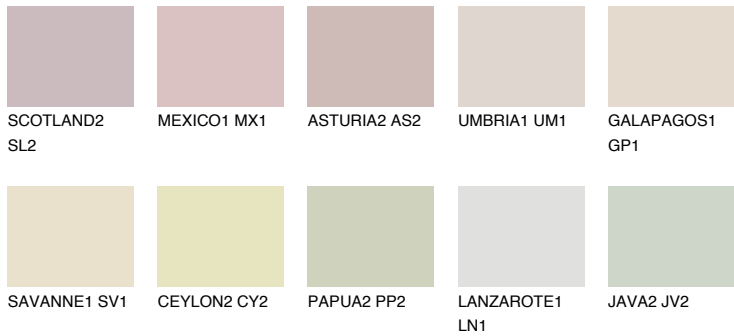

COLOUR DETAILS

AFRICA1 AF1

76% **TSR** 67%

Matching colours

COLOURS

INTENSE

For more information on plasters and paints, go to www.ceresit.ee

*The presented colours refer to plasters and paints offered by Ceresit. Due to the use of digital techniques, the presented colours might not represent the original ones, thus they cannot be considered as a reliable colour presentation. We recommend checking the authentic colour samples.