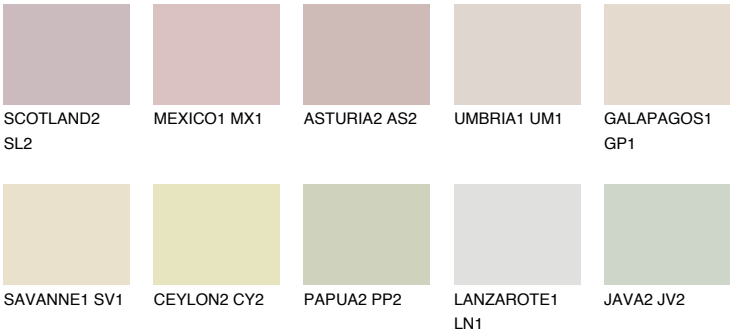

AFRICA1 AF1

76% **TSR** 67%

Matching colours

COLOURS

INTENSE

For more information on plasters and paints, go to www.ceresit.ee

*The presented colours refer to plasters and paints offered by Ceresit. Due to the use of digital techniques, the presented colours might not represent the original ones, thus they cannot be considered as a reliable colour presentation. We recommend checking the authentic colour samples.