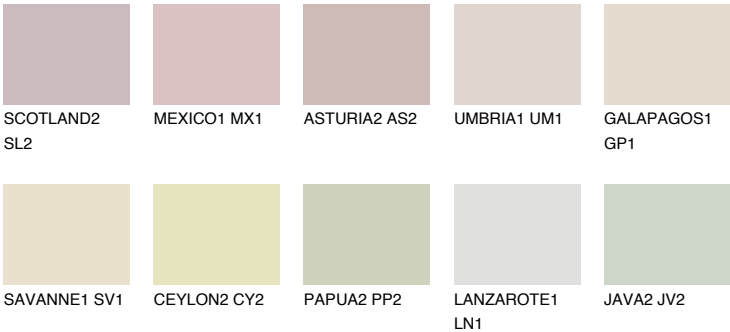

## AFRICA1 AF1

76% TSR 67%

### Matching colours

#### COLOURS

#### INTENSE

For more information on plasters and paints, go to [www.ceresit.ee](http://www.ceresit.ee)

\*The presented colours refer to plasters and paints offered by Ceresit. Due to the use of digital techniques, the presented colours might not represent the original ones, thus they cannot be considered as a reliable colour presentation. We recommend checking the authentic colour samples.