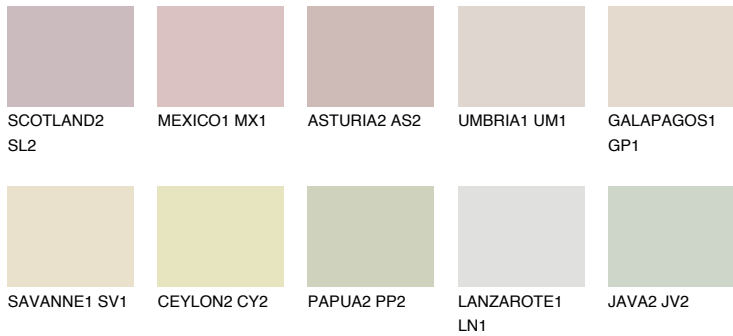

COLOUR DETAILS

AFRICA1 AF1

76% TSR 67%

Matching colours

COLOURS

INTENSE

For more information on plasters and paints, go to www.ceresit.ee

*The presented colours refer to plasters and paints offered by Ceresit. Due to the use of digital techniques, the presented colours might not represent the original ones, thus they cannot be considered as a reliable colour presentation. We recommend checking the authentic colour samples.