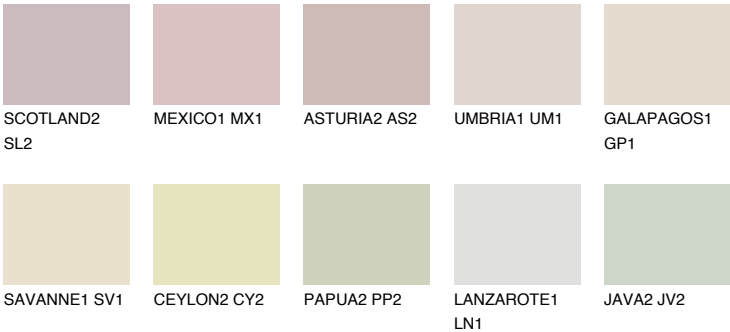

## AFRICA1 AF1

76% **TSR** 67%

### Matching colours

#### COLOURS

#### INTENSE

For more information on plasters and paints, go to [www.ceresit.ee](http://www.ceresit.ee)

\*The presented colours refer to plasters and paints offered by Ceresit. Due to the use of digital techniques, the presented colours might not represent the original ones, thus they cannot be considered as a reliable colour presentation. We recommend checking the authentic colour samples.