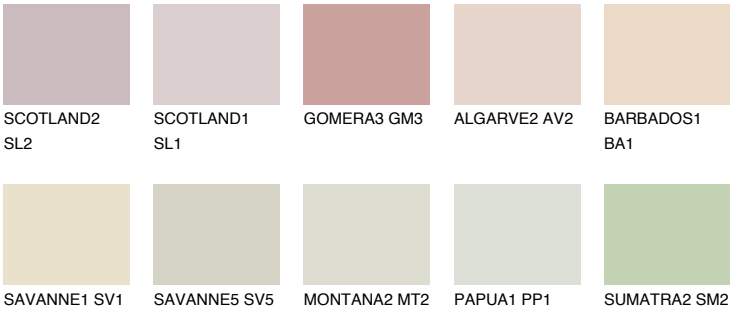

AFRICA2 AF2

71% TSR 64%

Matching colours

COLOURS

INTENSE

For more information on plasters and paints, go to www.ceresit.ee

*The presented colours refer to plasters and paints offered by Ceresit. Due to the use of digital techniques, the presented colours might not represent the original ones, thus they cannot be considered as a reliable colour presentation. We recommend checking the authentic colour samples.