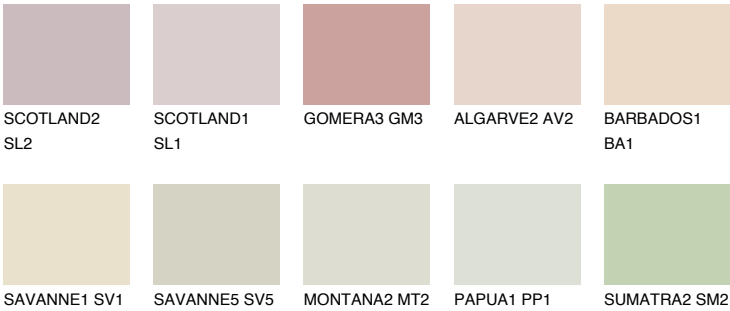

## AFRICA2 AF2

71% **TSR** 64%

### Matching colours

#### COLOURS

#### INTENSE

For more information on plasters and paints, go to [www.ceresit.ee](http://www.ceresit.ee)

\*The presented colours refer to plasters and paints offered by Ceresit. Due to the use of digital techniques, the presented colours might not represent the original ones, thus they cannot be considered as a reliable colour presentation. We recommend checking the authentic colour samples.