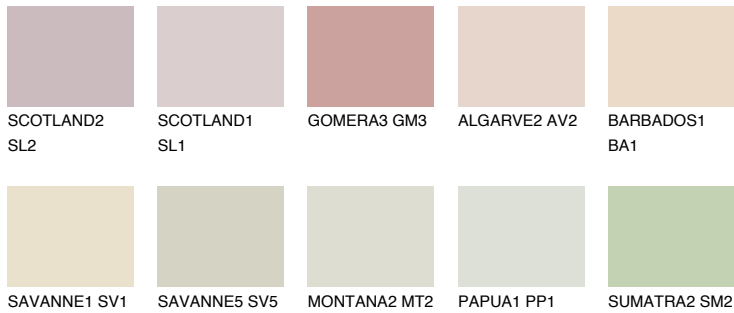

COLOUR DETAILS

AFRICA2 AF2

71% TSR 64%

Matching colours

COLOURS

INTENSE

For more information on plasters and paints, go to www.ceresit.ee

*The presented colours refer to plasters and paints offered by Ceresit. Due to the use of digital techniques, the presented colours might not represent the original ones, thus they cannot be considered as a reliable colour presentation. We recommend checking the authentic colour samples.