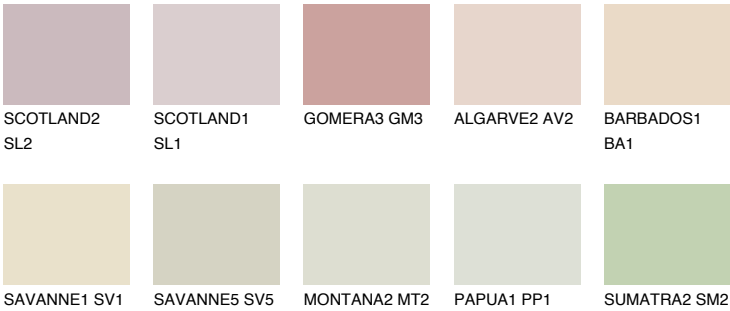

## AFRICA2 AF2

71% TSR 64%

### Matching colours

#### COLOURS

#### INTENSE

For more information on plasters and paints, go to [www.ceresit.ee](http://www.ceresit.ee)

\*The presented colours refer to plasters and paints offered by Ceresit. Due to the use of digital techniques, the presented colours might not represent the original ones, thus they cannot be considered as a reliable colour presentation. We recommend checking the authentic colour samples.