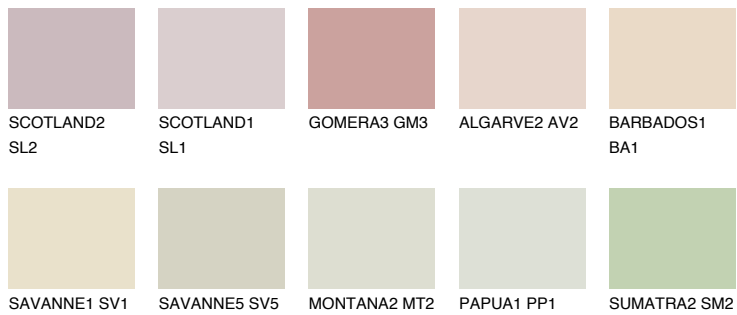

COLOUR DETAILS

AFRICA2 AF2

71% TSR 64%

Matching colours

COLOURS

INTENSE

For more information on plasters and paints, go to www.ceresit.ee

*The presented colours refer to plasters and paints offered by Ceresit. Due to the use of digital techniques, the presented colours might not represent the original ones, thus they cannot be considered as a reliable colour presentation. We recommend checking the authentic colour samples.