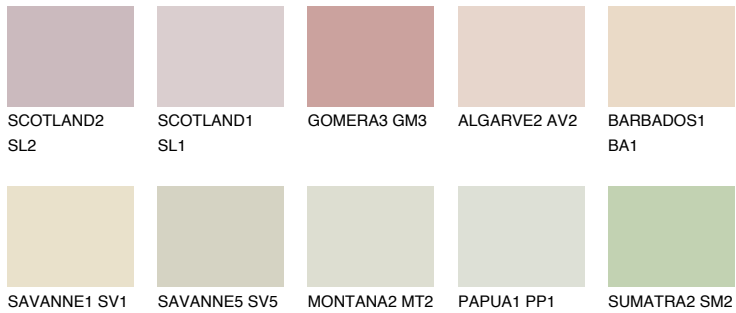

COLOUR DETAILS

AFRICA2 AF2

71% TSR 64%

Matching colours

COLOURS

INTENSE

For more information on plasters and paints, go to www.ceresit.ee

*The presented colours refer to plasters and paints offered by Ceresit. Due to the use of digital techniques, the presented colours might not represent the original ones, thus they cannot be considered as a reliable colour presentation. We recommend checking the authentic colour samples.