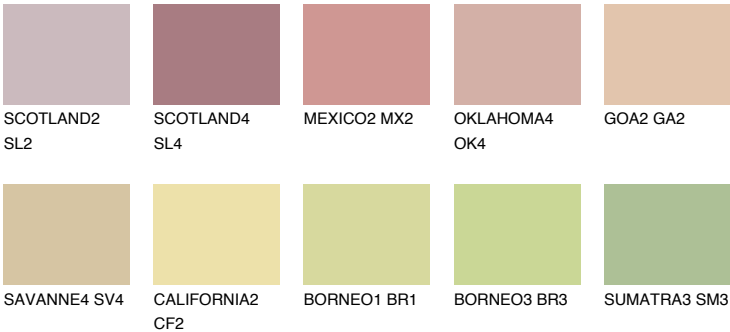

## AFRICA3 AF3

57% TSR 59%

### Matching colours

#### COLOURS

#### INTENSE

For more information on plasters and paints, go to [www.ceresit.ee](http://www.ceresit.ee)

\*The presented colours refer to plasters and paints offered by Ceresit. Due to the use of digital techniques, the presented colours might not represent the original ones, thus they cannot be considered as a reliable colour presentation. We recommend checking the authentic colour samples.