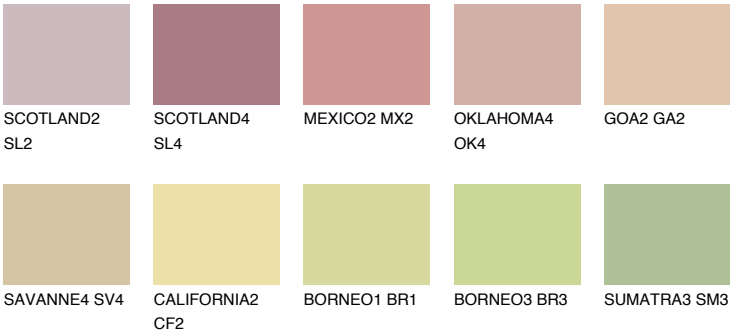

## AFRICA3 AF3

57% TSR 59%

### Matching colours

#### COLOURS

#### INTENSE

For more information on plasters and paints, go to [www.ceresit.ee](http://www.ceresit.ee)

\*The presented colours refer to plasters and paints offered by Ceresit. Due to the use of digital techniques, the presented colours might not represent the original ones, thus they cannot be considered as a reliable colour presentation. We recommend checking the authentic colour samples.