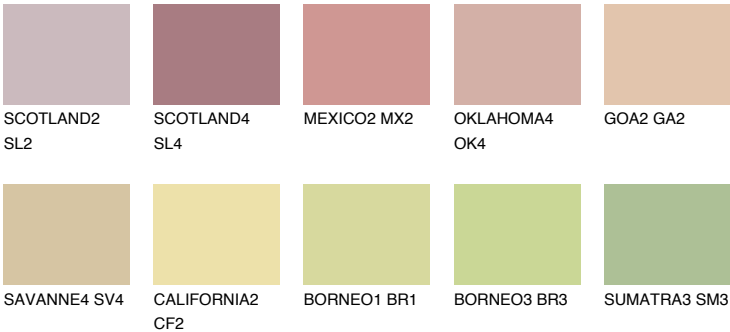

AFRICA3 AF3

57% TSR 59%

Matching colours

COLOURS

INTENSE

For more information on plasters and paints, go to www.ceresit.ee

*The presented colours refer to plasters and paints offered by Ceresit. Due to the use of digital techniques, the presented colours might not represent the original ones, thus they cannot be considered as a reliable colour presentation. We recommend checking the authentic colour samples.