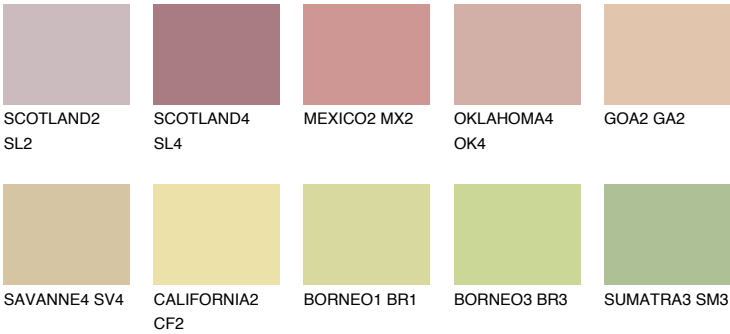

AFRICA3 AF3

57% TSR 59%

Matching colours

COLOURS

INTENSE

For more information on plasters and paints, go to www.ceresit.ee

*The presented colours refer to plasters and paints offered by Ceresit. Due to the use of digital techniques, the presented colours might not represent the original ones, thus they cannot be considered as a reliable colour presentation. We recommend checking the authentic colour samples.