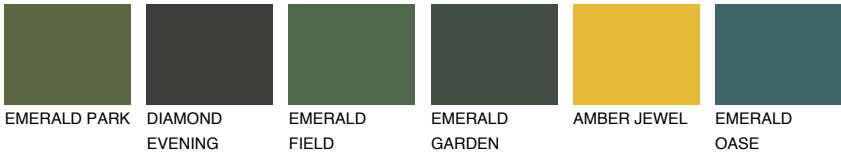

AFRICA3 AF3

57% TSR 59%

Matching colours

COLOURS

INTENSE

For more information on plasters and paints, go to www.ceresit.ee

*The presented colours refer to plasters and paints offered by Ceresit. Due to the use of digital techniques, the presented colours might not represent the original ones, thus they cannot be considered as a reliable colour presentation. We recommend checking the authentic colour samples.