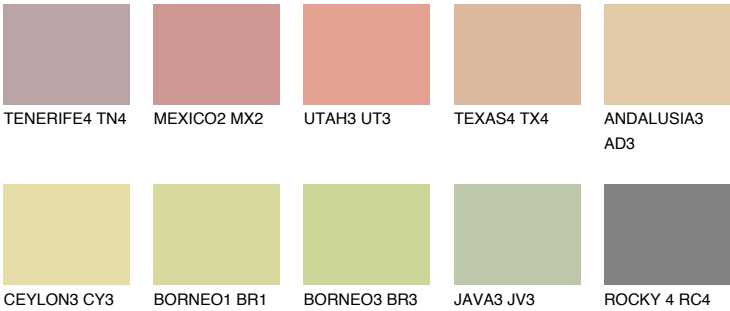

COLOUR DETAILS

AFRICA4 AF4

54% TSR 57%

Matching colours

COLOURS

INTENSE

For more information on plasters and paints, go to www.ceresit.ee

*The presented colours refer to plasters and paints offered by Ceresit. Due to the use of digital techniques, the presented colours might not represent the original ones, thus they cannot be considered as a reliable colour presentation. We recommend checking the authentic colour samples.