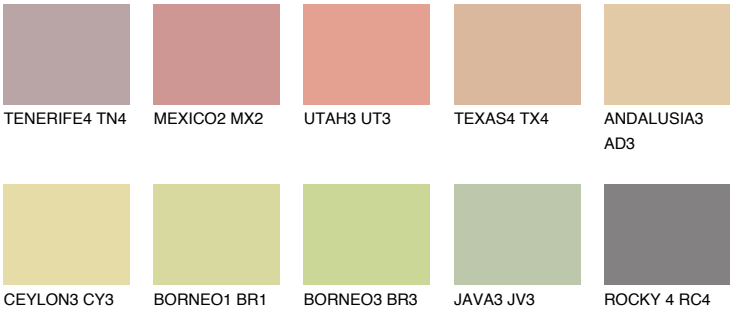

AFRICA4 AF4

54% **TSR** 57%

Matching colours

COLOURS

INTENSE

For more information on plasters and paints, go to www.ceresit.ee

*The presented colours refer to plasters and paints offered by Ceresit. Due to the use of digital techniques, the presented colours might not represent the original ones, thus they cannot be considered as a reliable colour presentation. We recommend checking the authentic colour samples.