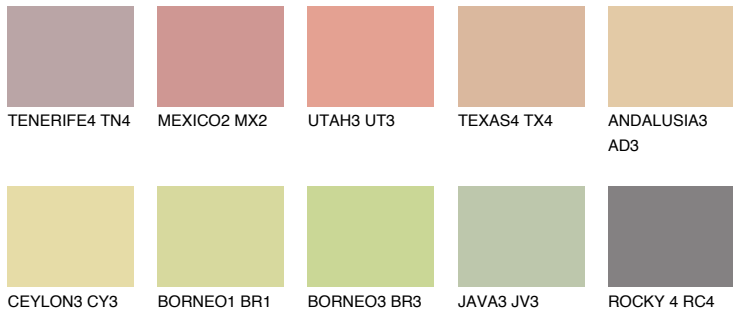

COLOUR DETAILS

AFRICA4 AF4

54% **TSR** 57%

Matching colours

COLOURS

INTENSE

For more information on plasters and paints, go to www.ceresit.ee

*The presented colours refer to plasters and paints offered by Ceresit. Due to the use of digital techniques, the presented colours might not represent the original ones, thus they cannot be considered as a reliable colour presentation. We recommend checking the authentic colour samples.