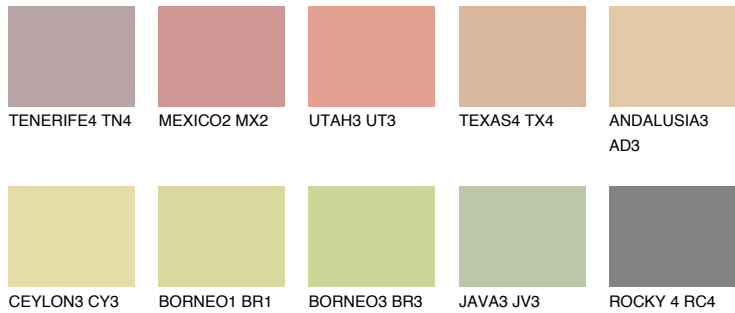

COLOUR DETAILS

AFRICA4 AF4

54% TSR 57%

Matching colours

COLOURS

INTENSE

For more information on plasters and paints, go to www.ceresit.ee

*The presented colours refer to plasters and paints offered by Ceresit. Due to the use of digital techniques, the presented colours might not represent the original ones, thus they cannot be considered as a reliable colour presentation. We recommend checking the authentic colour samples.