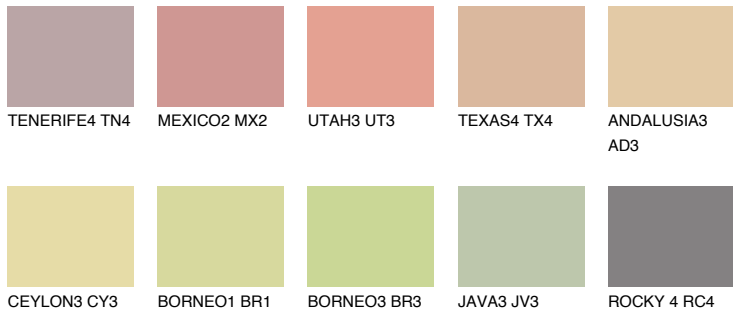

COLOUR DETAILS

AFRICA4 AF4

54% TSR 57%

Matching colours

COLOURS

INTENSE

For more information on plasters and paints, go to www.ceresit.ee

*The presented colours refer to plasters and paints offered by Ceresit. Due to the use of digital techniques, the presented colours might not represent the original ones, thus they cannot be considered as a reliable colour presentation. We recommend checking the authentic colour samples.