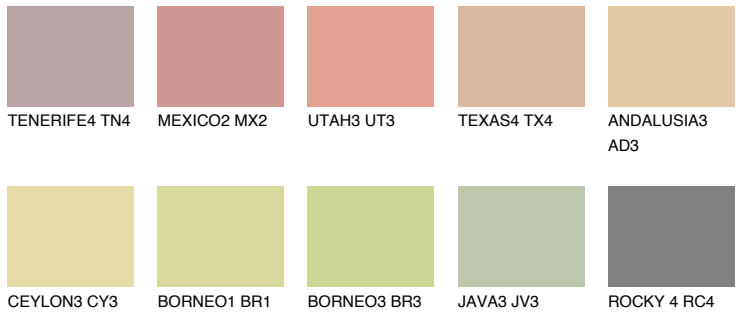

COLOUR DETAILS

AFRICA4 AF4

54% TSR 57%

Matching colours

COLOURS

INTENSE

For more information on plasters and paints, go to www.ceresit.ee

*The presented colours refer to plasters and paints offered by Ceresit. Due to the use of digital techniques, the presented colours might not represent the original ones, thus they cannot be considered as a reliable colour presentation. We recommend checking the authentic colour samples.