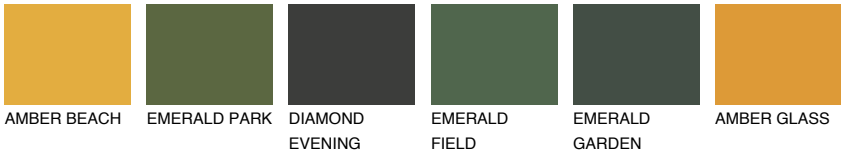

COLOUR DETAILS

AFRICA5 AF5

38% TSR 42%

Matching colours

COLOURS

INTENSE

For more information on plasters and paints, go to www.ceresit.ee

*The presented colours refer to plasters and paints offered by Ceresit. Due to the use of digital techniques, the presented colours might not represent the original ones, thus they cannot be considered as a reliable colour presentation. We recommend checking the authentic colour samples.