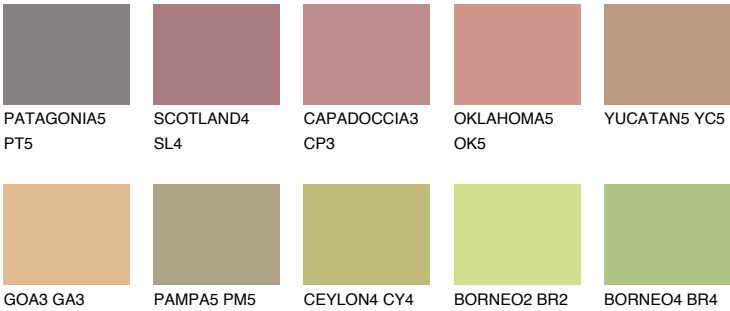

COLOUR DETAILS

AFRICA5 AF5

38% TSR 42%

Matching colours

COLOURS

INTENSE

For more information on plasters and paints, go to www.ceresit.ee

*The presented colours refer to plasters and paints offered by Ceresit. Due to the use of digital techniques, the presented colours might not represent the original ones, thus they cannot be considered as a reliable colour presentation. We recommend checking the authentic colour samples.