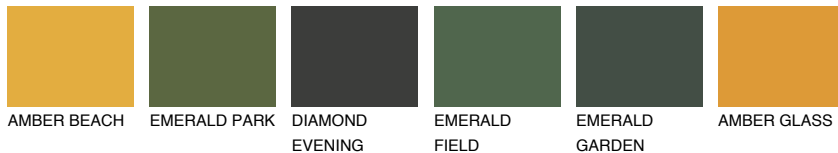

COLOUR DETAILS

AFRICA5 AF5

38% TSR 42%

Matching colours

COLOURS

INTENSE

For more information on plasters and paints, go to www.ceresit.ee

*The presented colours refer to plasters and paints offered by Ceresit. Due to the use of digital techniques, the presented colours might not represent the original ones, thus they cannot be considered as a reliable colour presentation. We recommend checking the authentic colour samples.