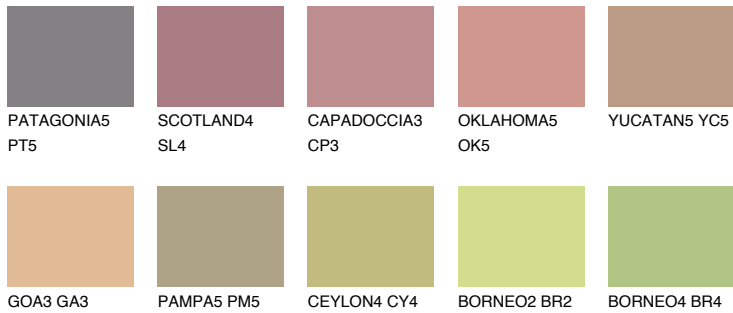

COLOUR DETAILS

AFRICA5 AF5

38% TSR 42%

Matching colours

COLOURS

INTENSE

For more information on plasters and paints, go to www.ceresit.ee

*The presented colours refer to plasters and paints offered by Ceresit. Due to the use of digital techniques, the presented colours might not represent the original ones, thus they cannot be considered as a reliable colour presentation. We recommend checking the authentic colour samples.