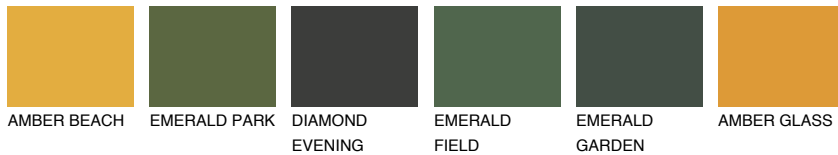

COLOUR DETAILS

AFRICA5 AF5

38% TSR 42%

Matching colours

COLOURS

INTENSE

For more information on plasters and paints, go to www.ceresit.ee

*The presented colours refer to plasters and paints offered by Ceresit. Due to the use of digital techniques, the presented colours might not represent the original ones, thus they cannot be considered as a reliable colour presentation. We recommend checking the authentic colour samples.