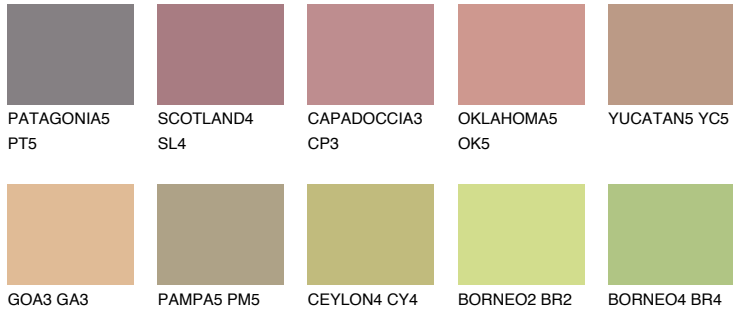

COLOUR DETAILS

AFRICA5 AF5

38% TSR 42%

Matching colours

COLOURS

INTENSE

For more information on plasters and paints, go to www.ceresit.ee

*The presented colours refer to plasters and paints offered by Ceresit. Due to the use of digital techniques, the presented colours might not represent the original ones, thus they cannot be considered as a reliable colour presentation. We recommend checking the authentic colour samples.