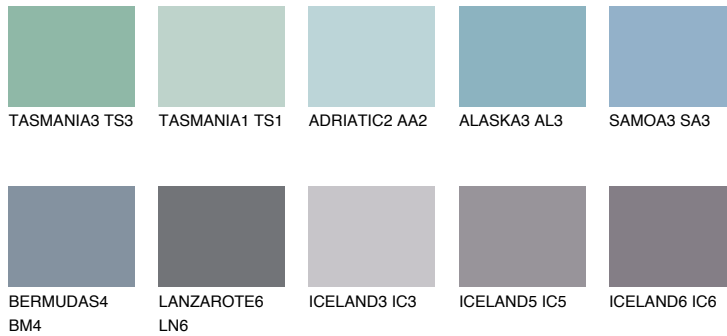

COLOUR DETAILS

HAWAII3 HW3

☀️ 39% **TSR** 45%

Matching colours

COLOURS

INTENSE

For more information on plasters and paints, go to www.ceresit.ee

*The presented colours refer to plasters and paints offered by Ceresit. Due to the use of digital techniques, the presented colours might not represent the original ones, thus they cannot be considered as a reliable colour presentation. We recommend checking the authentic colour samples.