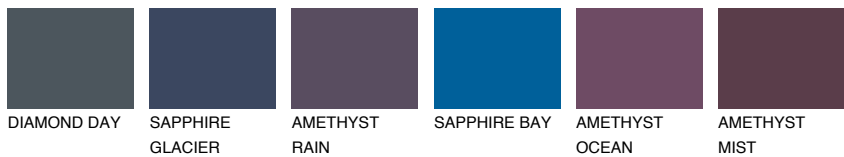

COLOUR DETAILS

HAWAII3 HW3

39% TSR 45%

Matching colours

COLOURS

INTENSE

For more information on plasters and paints, go to www.ceresit.ee

*The presented colours refer to plasters and paints offered by Ceresit. Due to the use of digital techniques, the presented colours might not represent the original ones, thus they cannot be considered as a reliable colour presentation. We recommend checking the authentic colour samples.