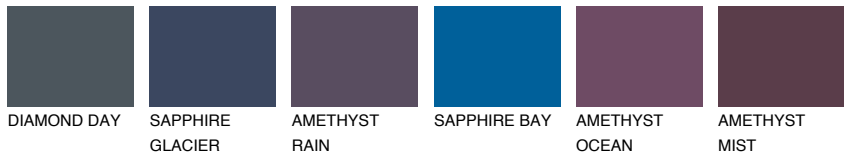

COLOUR DETAILS

HAWAII3 HW3

39% TSR 45%

Matching colours

COLOURS

INTENSE

For more information on plasters and paints, go to www.ceresit.ee

*The presented colours refer to plasters and paints offered by Ceresit. Due to the use of digital techniques, the presented colours might not represent the original ones, thus they cannot be considered as a reliable colour presentation. We recommend checking the authentic colour samples.