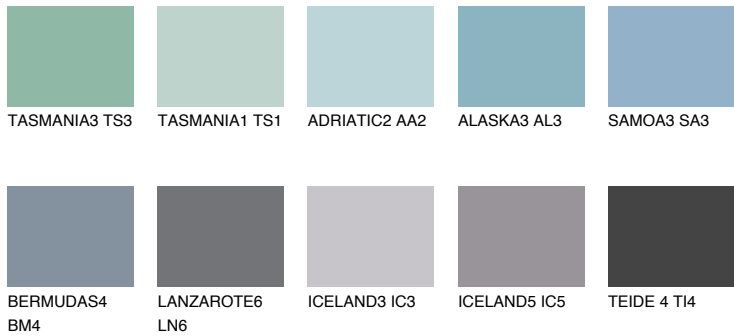

COLOUR DETAILS

HAWAII3 HW3

39% TSR 45%

Matching colours

COLOURS

INTENSE

For more information on plasters and paints, go to www.ceresit.ee

*The presented colours refer to plasters and paints offered by Ceresit. Due to the use of digital techniques, the presented colours might not represent the original ones, thus they cannot be considered as a reliable colour presentation. We recommend checking the authentic colour samples.