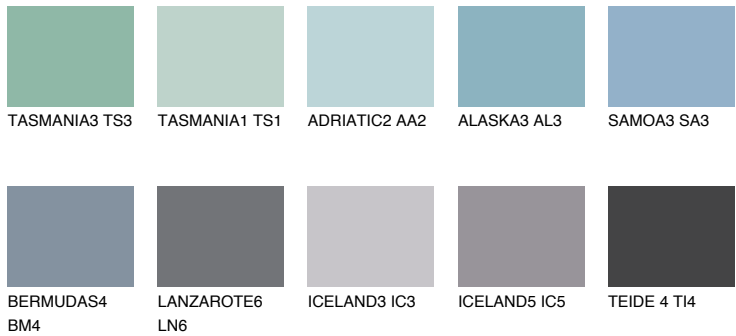

# COLOUR DETAILS

## HAWAII3 HW3

39% TSR 45%

### Matching colours

#### COLOURS