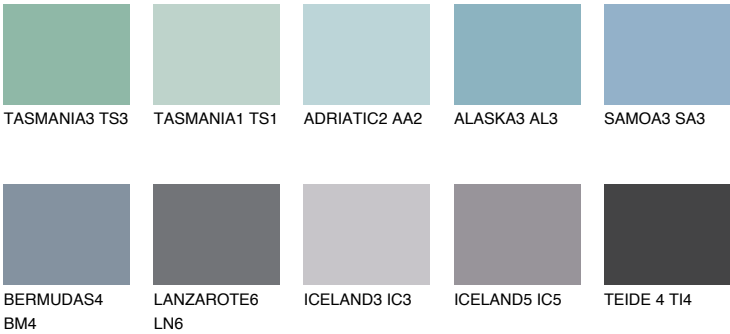

HAWAII3 HW3

☀️ 39% **TSR** 45%

Matching colours

COLOURS

INTENSE

For more information on plasters and paints, go to www.ceresit.ee

*The presented colours refer to plasters and paints offered by Ceresit. Due to the use of digital techniques, the presented colours might not represent the original ones, thus they cannot be considered as a reliable colour presentation. We recommend checking the authentic colour samples.