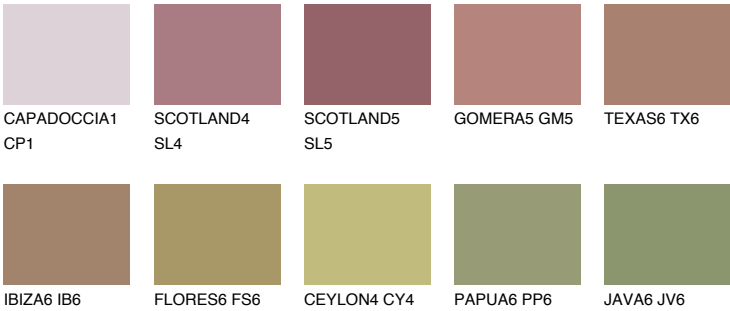

## AFRICA6 AF6

☀ 27%    **TSR** 31%

### Matching colours

#### COLOURS

#### INTENSE

For more information on plasters and paints, go to  
[www.ceresit.ee](http://www.ceresit.ee)

\*The presented colours refer to plasters and paints offered by Ceresit. Due to the use of digital techniques, the presented colours might not represent the original ones, thus they cannot be considered as a reliable colour presentation. We recommend checking the authentic colour samples.