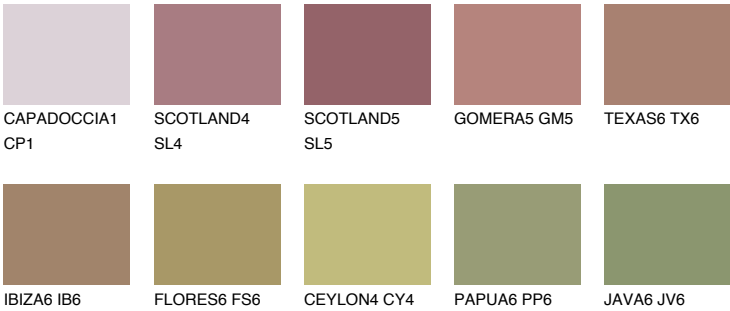

AFRICA6 AF6

☀ 27% **TSR** 31%

Matching colours

COLOURS

INTENSE

For more information on plasters and paints, go to
www.ceresit.ee

*The presented colours refer to plasters and paints offered by Ceresit. Due to the use of digital techniques, the presented colours might not represent the original ones, thus they cannot be considered as a reliable colour presentation. We recommend checking the authentic colour samples.