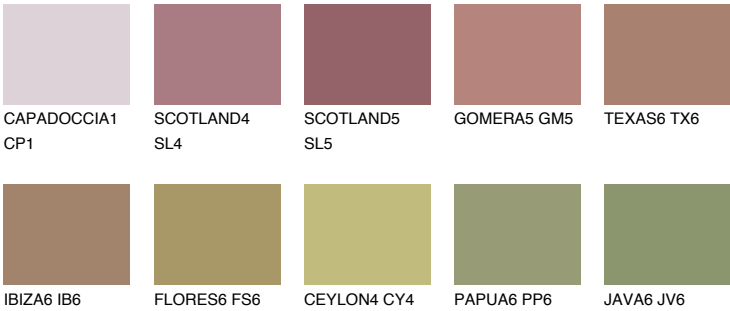

AFRICA6 AF6

☀ 27% **TSR 31%**

Matching colours

COLOURS

INTENSE

For more information on plasters and paints, go to www.ceresit.ee

*The presented colours refer to plasters and paints offered by Ceresit. Due to the use of digital techniques, the presented colours might not represent the original ones, thus they cannot be considered as a reliable colour presentation. We recommend checking the authentic colour samples.