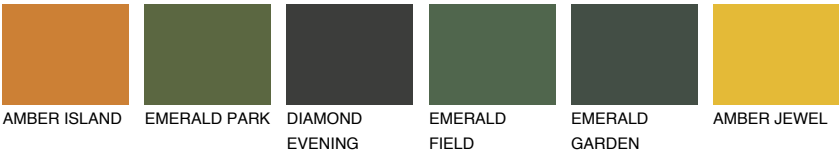

AFRICA6 AF6

☀ 27% **TSR** 31%

Matching colours

COLOURS

INTENSE

For more information on plasters and paints, go to
www.ceresit.ee

*The presented colours refer to plasters and paints offered by Ceresit. Due to the use of digital techniques, the presented colours might not represent the original ones, thus they cannot be considered as a reliable colour presentation. We recommend checking the authentic colour samples.