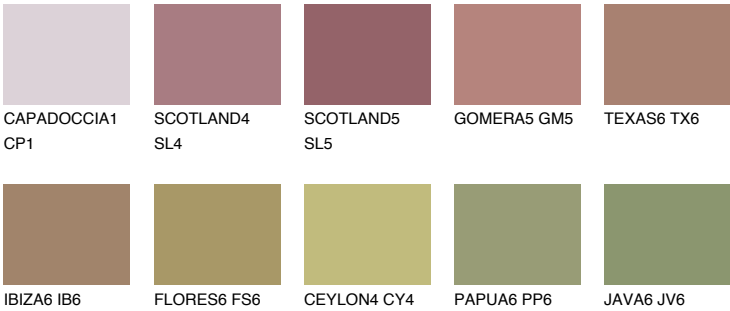

AFRICA6 AF6

☀ 27% **TSR** 31%

Matching colours

COLOURS

INTENSE

For more information on plasters and paints, go to www.ceresit.ee

*The presented colours refer to plasters and paints offered by Ceresit. Due to the use of digital techniques, the presented colours might not represent the original ones, thus they cannot be considered as a reliable colour presentation. We recommend checking the authentic colour samples.