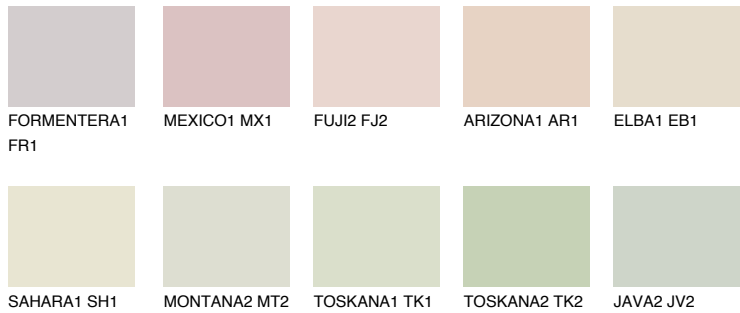

COLOUR DETAILS

TEXAS1 TX1

75% TSR 72%

Matching colours

COLOURS

INTENSE

For more information on plasters and paints, go to www.ceresit.ee

*The presented colours refer to plasters and paints offered by Ceresit. Due to the use of digital techniques, the presented colours might not represent the original ones, thus they cannot be considered as a reliable colour presentation. We recommend checking the authentic colour samples.