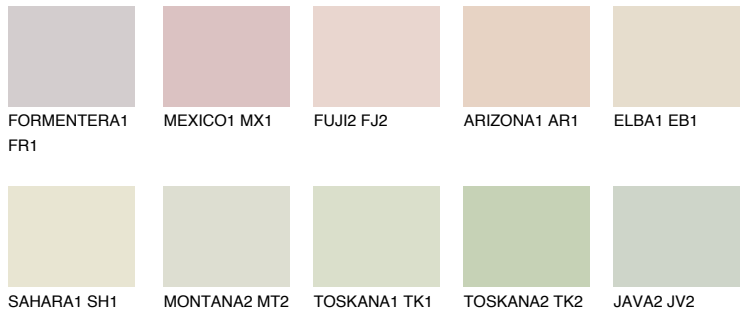

COLOUR DETAILS

TEXAS1 TX1

75% TSR 72%

Matching colours

COLOURS

INTENSE

For more information on plasters and paints, go to www.ceresit.ee

*The presented colours refer to plasters and paints offered by Ceresit. Due to the use of digital techniques, the presented colours might not represent the original ones, thus they cannot be considered as a reliable colour presentation. We recommend checking the authentic colour samples.