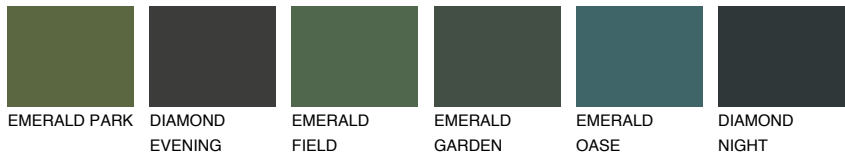

COLOUR DETAILS

TEXAS1 TX1

75% TSR 72%

Matching colours

COLOURS

INTENSE

For more information on plasters and paints, go to www.ceresit.ee

*The presented colours refer to plasters and paints offered by Ceresit. Due to the use of digital techniques, the presented colours might not represent the original ones, thus they cannot be considered as a reliable colour presentation. We recommend checking the authentic colour samples.