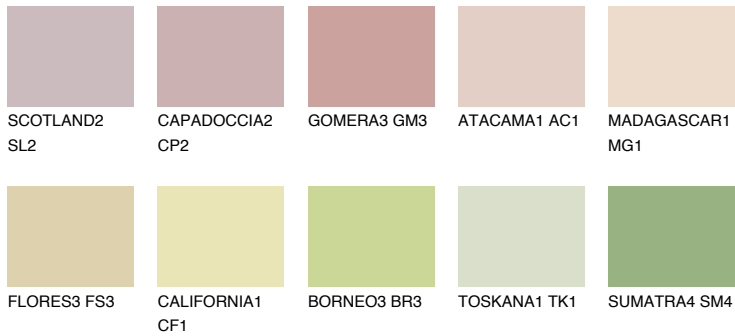

COLOUR DETAILS

TEXAS2 TX2

66% TSR 66%

Matching colours

COLOURS

INTENSE

For more information on plasters and paints, go to www.ceresit.ee

*The presented colours refer to plasters and paints offered by Ceresit. Due to the use of digital techniques, the presented colours might not represent the original ones, thus they cannot be considered as a reliable colour presentation. We recommend checking the authentic colour samples.