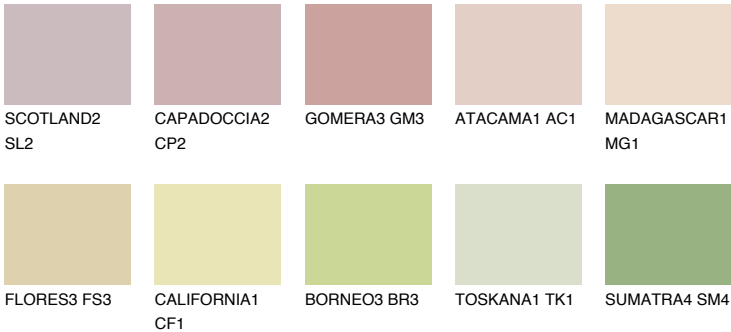

TEXAS2 TX2

66% **TSR** 66%

Matching colours

COLOURS

INTENSE

For more information on plasters and paints, go to www.ceresit.ee

*The presented colours refer to plasters and paints offered by Ceresit. Due to the use of digital techniques, the presented colours might not represent the original ones, thus they cannot be considered as a reliable colour presentation. We recommend checking the authentic colour samples.