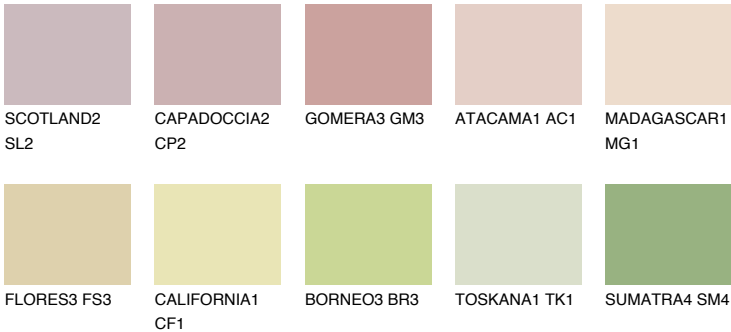

# COLOUR DETAILS

## TEXAS2 TX2

66% TSR 66%

### Matching colours

#### COLOURS