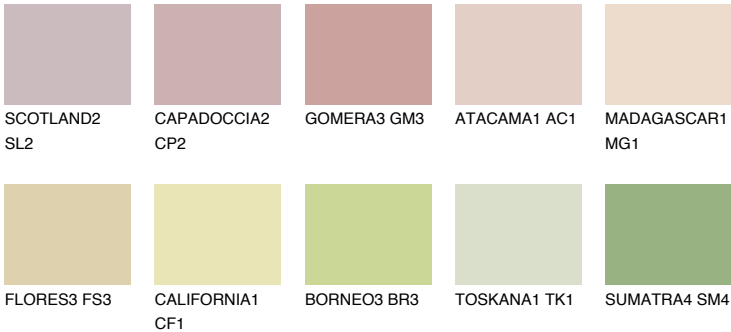

COLOUR DETAILS

TEXAS2 TX2

66% TSR 66%

Matching colours

COLOURS

INTENSE

For more information on plasters and paints, go to www.ceresit.ee

*The presented colours refer to plasters and paints offered by Ceresit. Due to the use of digital techniques, the presented colours might not represent the original ones, thus they cannot be considered as a reliable colour presentation. We recommend checking the authentic colour samples.