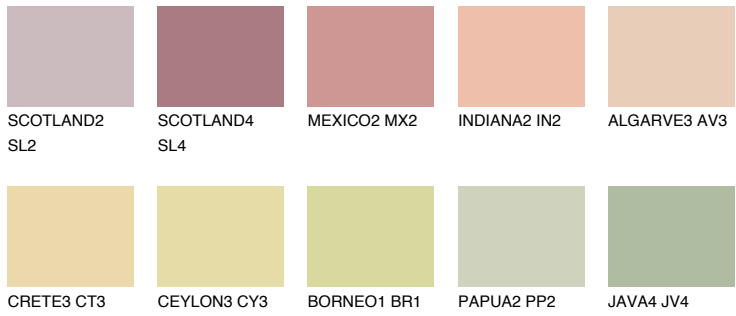

COLOUR DETAILS

TEXAS3 TX3

60% TSR 63%

Matching colours

COLOURS

INTENSE

For more information on plasters and paints, go to www.ceresit.ee

*The presented colours refer to plasters and paints offered by Ceresit. Due to the use of digital techniques, the presented colours might not represent the original ones, thus they cannot be considered as a reliable colour presentation. We recommend checking the authentic colour samples.