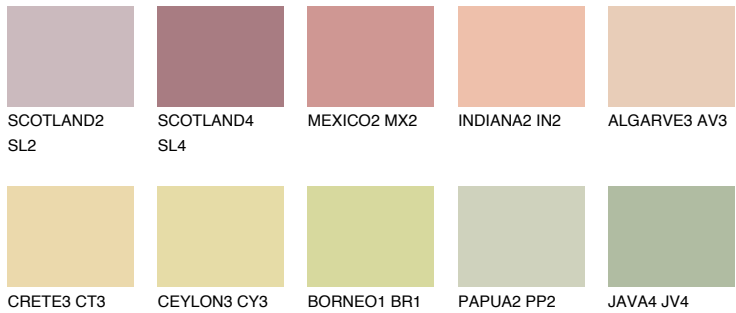

COLOUR DETAILS

TEXAS3 TX3

60% TSR 63%

Matching colours

COLOURS

INTENSE

For more information on plasters and paints, go to www.ceresit.ee

*The presented colours refer to plasters and paints offered by Ceresit. Due to the use of digital techniques, the presented colours might not represent the original ones, thus they cannot be considered as a reliable colour presentation. We recommend checking the authentic colour samples.