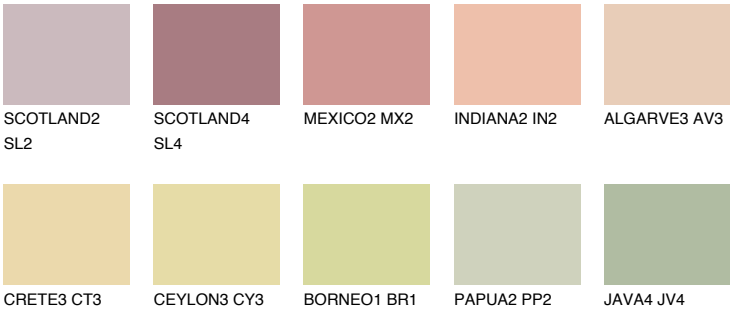

## TEXAS3 TX3

60% TSR 63%

### Matching colours

#### COLOURS

#### INTENSE

For more information on plasters and paints, go to [www.ceresit.ee](http://www.ceresit.ee)

\*The presented colours refer to plasters and paints offered by Ceresit. Due to the use of digital techniques, the presented colours might not represent the original ones, thus they cannot be considered as a reliable colour presentation. We recommend checking the authentic colour samples.