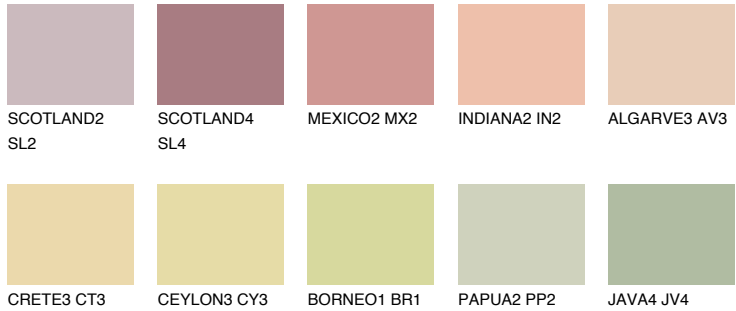

COLOUR DETAILS

TEXAS3 TX3

60% TSR 63%

Matching colours

COLOURS

INTENSE

For more information on plasters and paints, go to www.ceresit.ee

*The presented colours refer to plasters and paints offered by Ceresit. Due to the use of digital techniques, the presented colours might not represent the original ones, thus they cannot be considered as a reliable colour presentation. We recommend checking the authentic colour samples.