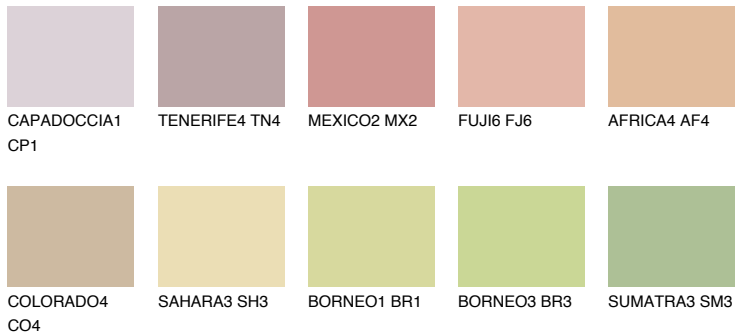

COLOUR DETAILS

TEXAS4 TX4

52% TSR 56%

Matching colours

COLOURS

INTENSE

For more information on plasters and paints, go to www.ceresit.ee

*The presented colours refer to plasters and paints offered by Ceresit. Due to the use of digital techniques, the presented colours might not represent the original ones, thus they cannot be considered as a reliable colour presentation. We recommend checking the authentic colour samples.