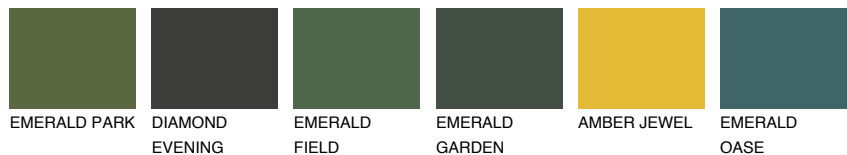

COLOUR DETAILS

TEXAS4 TX4

52% TSR 56%

Matching colours

COLOURS

INTENSE

For more information on plasters and paints, go to www.ceresit.ee

*The presented colours refer to plasters and paints offered by Ceresit. Due to the use of digital techniques, the presented colours might not represent the original ones, thus they cannot be considered as a reliable colour presentation. We recommend checking the authentic colour samples.