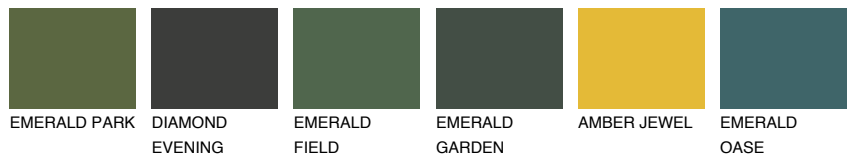

COLOUR DETAILS

TEXAS4 TX4

52% TSR 56%

Matching colours

COLOURS

INTENSE

For more information on plasters and paints, go to www.ceresit.ee

*The presented colours refer to plasters and paints offered by Ceresit. Due to the use of digital techniques, the presented colours might not represent the original ones, thus they cannot be considered as a reliable colour presentation. We recommend checking the authentic colour samples.