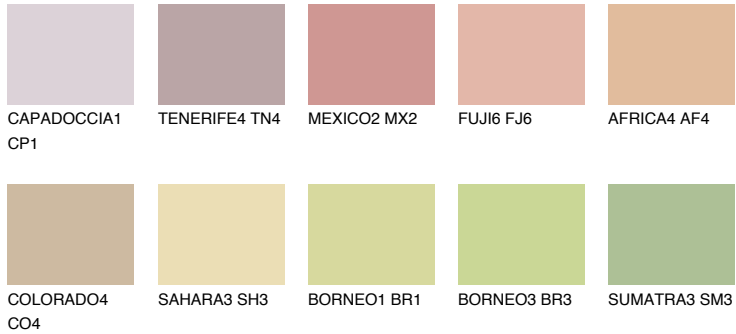

COLOUR DETAILS

TEXAS4 TX4

52% TSR 56%

Matching colours

COLOURS

INTENSE

For more information on plasters and paints, go to www.ceresit.ee

*The presented colours refer to plasters and paints offered by Ceresit. Due to the use of digital techniques, the presented colours might not represent the original ones, thus they cannot be considered as a reliable colour presentation. We recommend checking the authentic colour samples.