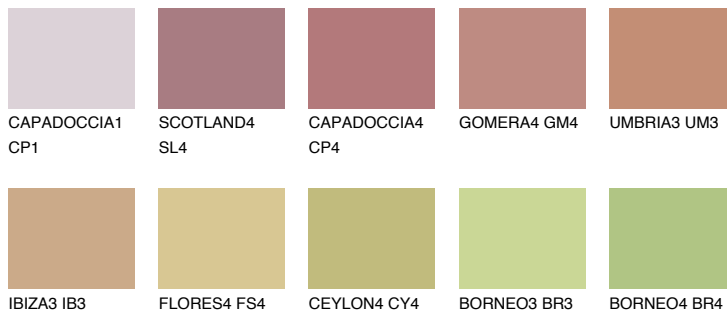

## TEXAS5 TX5

☀ 33%    **TSR 40%**

### Matching colours

#### COLOURS

#### INTENSE

For more information on plasters and paints, go to  
[www.ceresit.ee](http://www.ceresit.ee)

\*The presented colours refer to plasters and paints offered by Ceresit. Due to the use of digital techniques, the presented colours might not represent the original ones, thus they cannot be considered as a reliable colour presentation. We recommend checking the authentic colour samples.