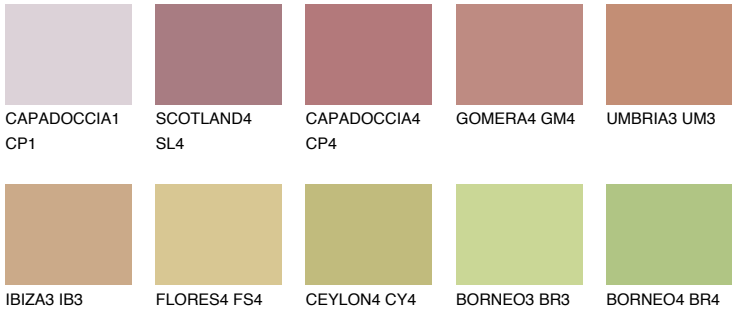

## TEXAS5 TX5

33% TSR 40%

### Matching colours

#### COLOURS

#### INTENSE

For more information on plasters and paints, go to [www.ceresit.ee](http://www.ceresit.ee)

\*The presented colours refer to plasters and paints offered by Ceresit. Due to the use of digital techniques, the presented colours might not represent the original ones, thus they cannot be considered as a reliable colour presentation. We recommend checking the authentic colour samples.