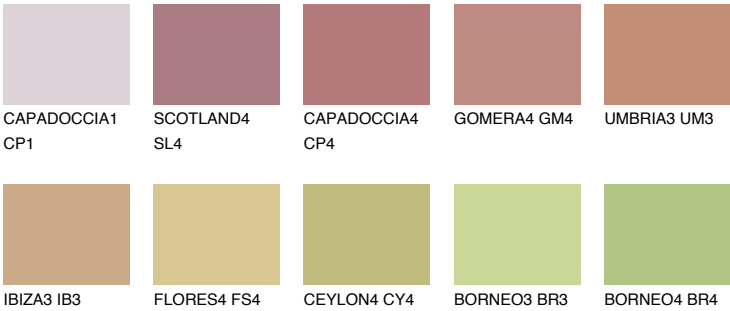

TEXAS5 TX5

33% TSR 40%

Matching colours

COLOURS

INTENSE

For more information on plasters and paints, go to www.ceresit.ee

*The presented colours refer to plasters and paints offered by Ceresit. Due to the use of digital techniques, the presented colours might not represent the original ones, thus they cannot be considered as a reliable colour presentation. We recommend checking the authentic colour samples.