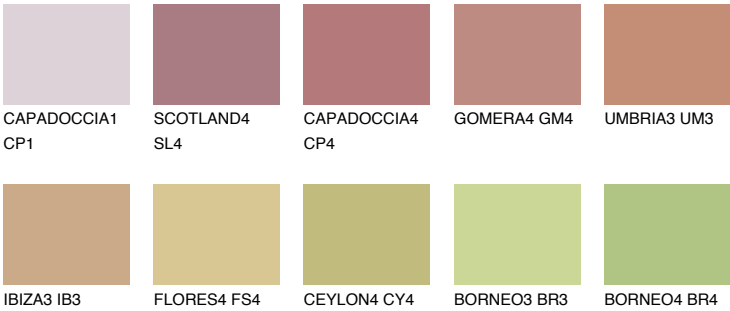

## TEXAS5 TX5

☀ 33%    **TSR 40%**

### Matching colours

#### COLOURS

#### INTENSE

For more information on plasters and paints, go to  
[www.ceresit.ee](http://www.ceresit.ee)

\*The presented colours refer to plasters and paints offered by Ceresit. Due to the use of digital techniques, the presented colours might not represent the original ones, thus they cannot be considered as a reliable colour presentation. We recommend checking the authentic colour samples.