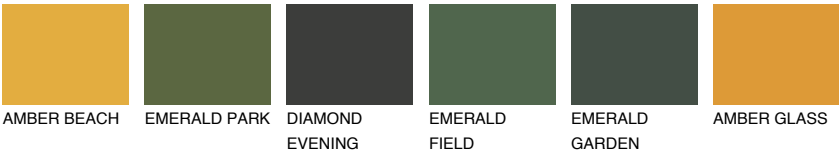

TEXAS5 TX5

33% TSR 40%

Matching colours

COLOURS

INTENSE

For more information on plasters and paints, go to www.ceresit.ee

*The presented colours refer to plasters and paints offered by Ceresit. Due to the use of digital techniques, the presented colours might not represent the original ones, thus they cannot be considered as a reliable colour presentation. We recommend checking the authentic colour samples.