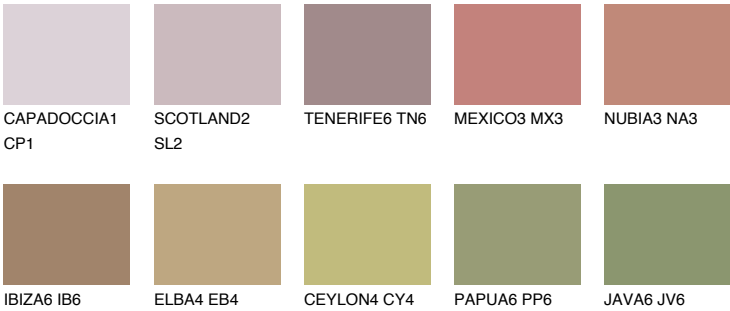

## TEXAS6 TX6

☀ 25%    **TSR 30%**

### Matching colours

#### COLOURS

#### INTENSE

For more information on plasters and paints, go to [www.ceresit.ee](http://www.ceresit.ee)

\*The presented colours refer to plasters and paints offered by Ceresit. Due to the use of digital techniques, the presented colours might not represent the original ones, thus they cannot be considered as a reliable colour presentation. We recommend checking the authentic colour samples.