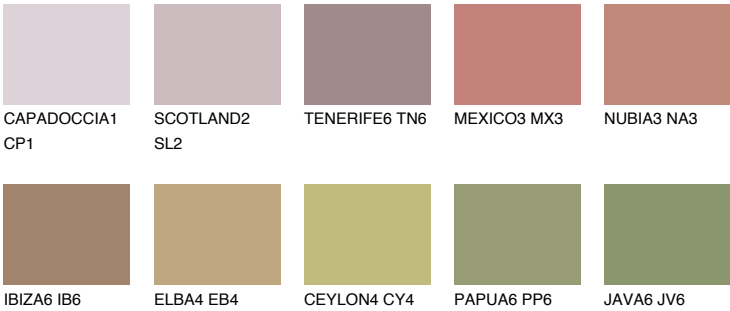

## TEXAS6 TX6

☀ 25%    **TSR 30%**

### Matching colours

#### COLOURS

#### INTENSE

For more information on plasters and paints, go to  
[www.ceresit.ee](http://www.ceresit.ee)

\*The presented colours refer to plasters and paints offered by Ceresit. Due to the use of digital techniques, the presented colours might not represent the original ones, thus they cannot be considered as a reliable colour presentation. We recommend checking the authentic colour samples.