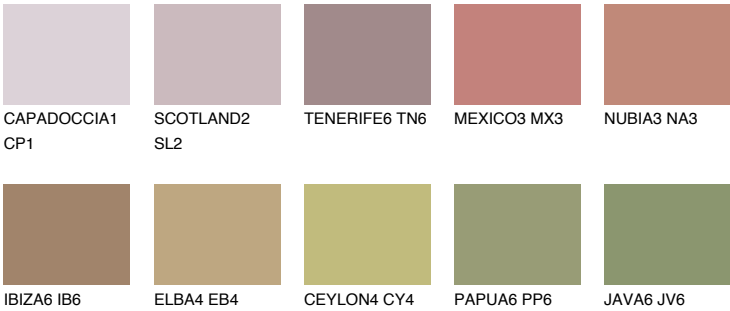

TEXAS6 TX6

☀ 25%   **TSR 30%**

Matching colours

COLOURS

INTENSE

For more information on plasters and paints, go to www.ceresit.ee

*The presented colours refer to plasters and paints offered by Ceresit. Due to the use of digital techniques, the presented colours might not represent the original ones, thus they cannot be considered as a reliable colour presentation. We recommend checking the authentic colour samples.