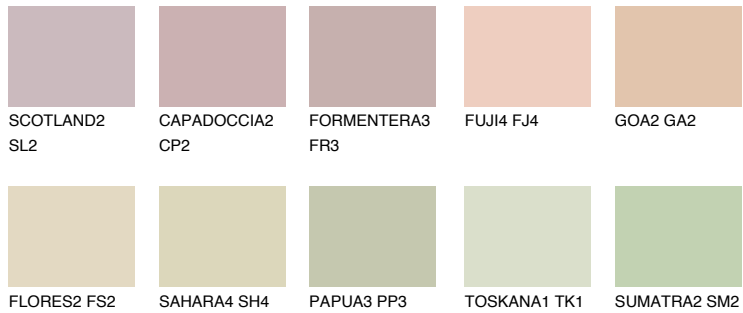

COLOUR DETAILS

COLORADO1 CO1

66% **TSR** 66%

Matching colours

COLOURS

INTENSE

For more information on plasters and paints, go to www.ceresit.ee

*The presented colours refer to plasters and paints offered by Ceresit. Due to the use of digital techniques, the presented colours might not represent the original ones, thus they cannot be considered as a reliable colour presentation. We recommend checking the authentic colour samples.