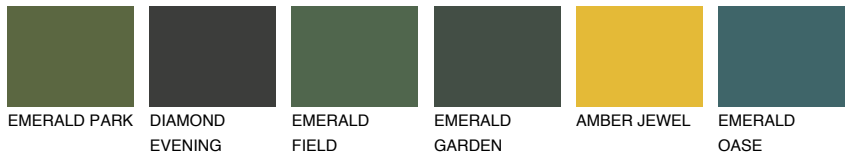

COLOUR DETAILS

COLORADO1 CO1

66% **TSR** 66%

Matching colours

COLOURS

INTENSE

For more information on plasters and paints, go to www.ceresit.ee

*The presented colours refer to plasters and paints offered by Ceresit. Due to the use of digital techniques, the presented colours might not represent the original ones, thus they cannot be considered as a reliable colour presentation. We recommend checking the authentic colour samples.