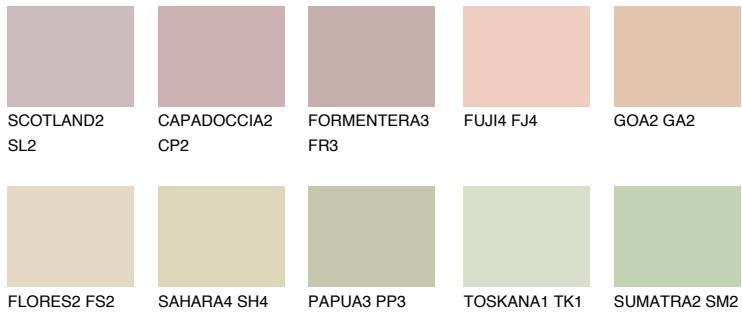

COLOUR DETAILS

COLORADO1 CO1

66% **TSR** 66%

Matching colours

COLOURS

INTENSE

For more information on plasters and paints, go to www.ceresit.ee

*The presented colours refer to plasters and paints offered by Ceresit. Due to the use of digital techniques, the presented colours might not represent the original ones, thus they cannot be considered as a reliable colour presentation. We recommend checking the authentic colour samples.