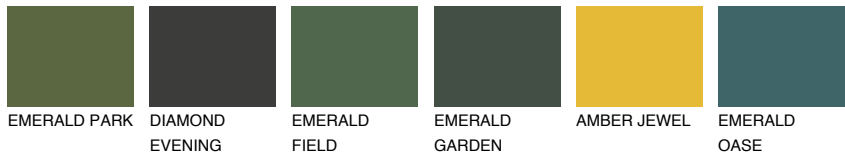

COLOUR DETAILS

COLORADO1 CO1

66% TSR 66%

Matching colours

COLOURS

INTENSE

For more information on plasters and paints, go to www.ceresit.ee

*The presented colours refer to plasters and paints offered by Ceresit. Due to the use of digital techniques, the presented colours might not represent the original ones, thus they cannot be considered as a reliable colour presentation. We recommend checking the authentic colour samples.