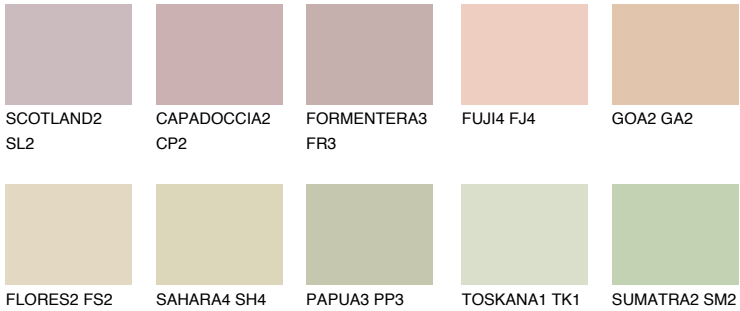

COLOUR DETAILS

COLORADO1 CO1

66% **TSR** 66%

Matching colours

COLOURS

INTENSE

For more information on plasters and paints, go to www.ceresit.ee

*The presented colours refer to plasters and paints offered by Ceresit. Due to the use of digital techniques, the presented colours might not represent the original ones, thus they cannot be considered as a reliable colour presentation. We recommend checking the authentic colour samples.