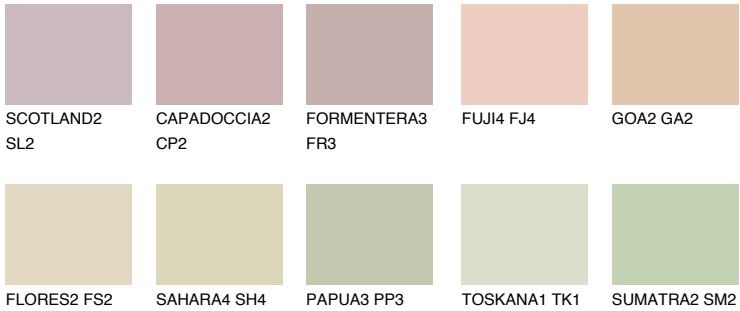

# COLOUR DETAILS

## COLORADO1 CO1

66% TSR 66%

### Matching colours

#### COLOURS