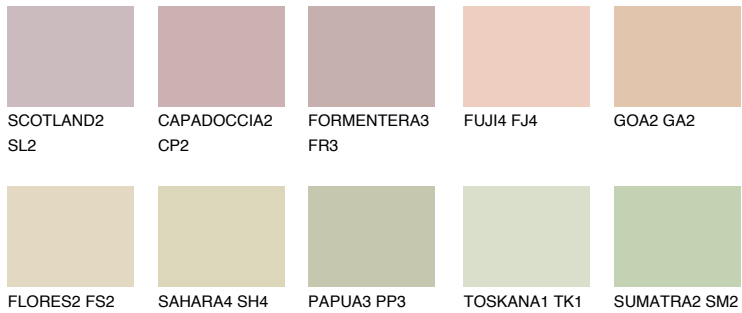

COLOUR DETAILS

COLORADO1 CO1

66% TSR 66%

Matching colours

COLOURS

INTENSE

For more information on plasters and paints, go to www.ceresit.ee

*The presented colours refer to plasters and paints offered by Ceresit. Due to the use of digital techniques, the presented colours might not represent the original ones, thus they cannot be considered as a reliable colour presentation. We recommend checking the authentic colour samples.