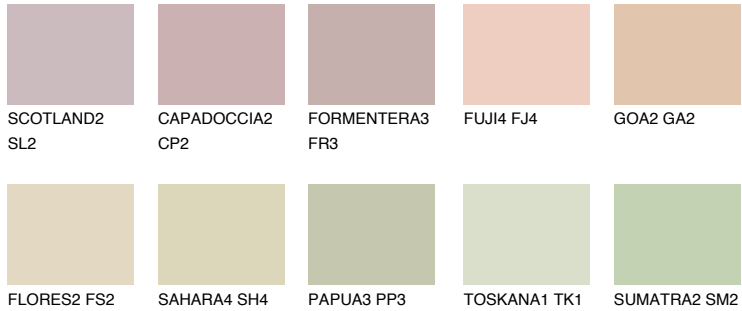

COLOUR DETAILS

COLORADO1 CO1

66% TSR 66%

Matching colours

COLOURS

INTENSE

For more information on plasters and paints, go to www.ceresit.ee

*The presented colours refer to plasters and paints offered by Ceresit. Due to the use of digital techniques, the presented colours might not represent the original ones, thus they cannot be considered as a reliable colour presentation. We recommend checking the authentic colour samples.