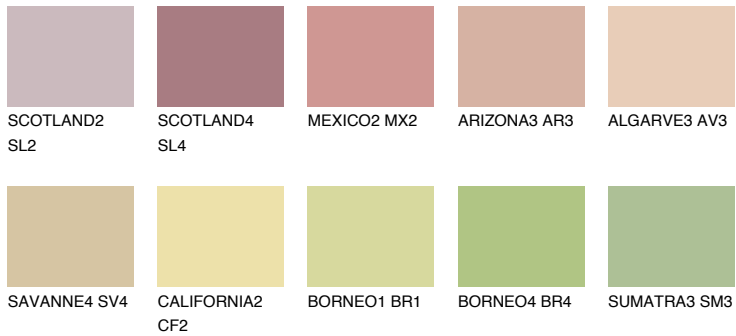

COLOUR DETAILS

COLORADO2 CO2

48% TSR 50%

Matching colours

COLOURS

INTENSE

For more information on plasters and paints, go to www.ceresit.ee

*The presented colours refer to plasters and paints offered by Ceresit. Due to the use of digital techniques, the presented colours might not represent the original ones, thus they cannot be considered as a reliable colour presentation. We recommend checking the authentic colour samples.