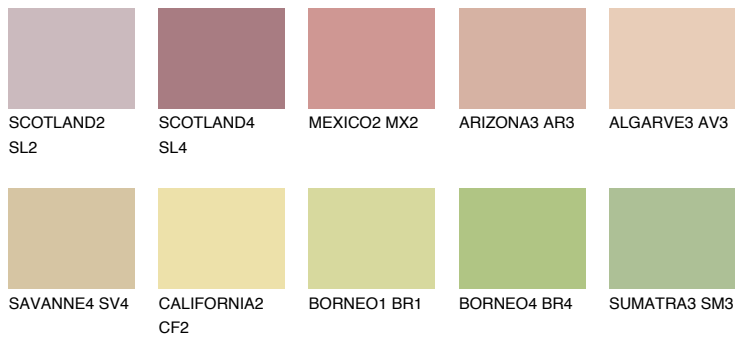

COLOUR DETAILS

COLORADO2 CO2

48% TSR 50%

Matching colours

COLOURS

INTENSE

For more information on plasters and paints, go to www.ceresit.ee

*The presented colours refer to plasters and paints offered by Ceresit. Due to the use of digital techniques, the presented colours might not represent the original ones, thus they cannot be considered as a reliable colour presentation. We recommend checking the authentic colour samples.