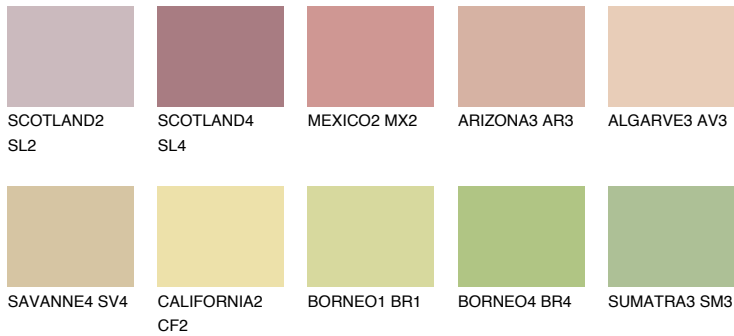

COLOUR DETAILS

COLORADO2 CO2

48% TSR 50%

Matching colours

COLOURS

INTENSE

For more information on plasters and paints, go to www.ceresit.ee

*The presented colours refer to plasters and paints offered by Ceresit. Due to the use of digital techniques, the presented colours might not represent the original ones, thus they cannot be considered as a reliable colour presentation. We recommend checking the authentic colour samples.