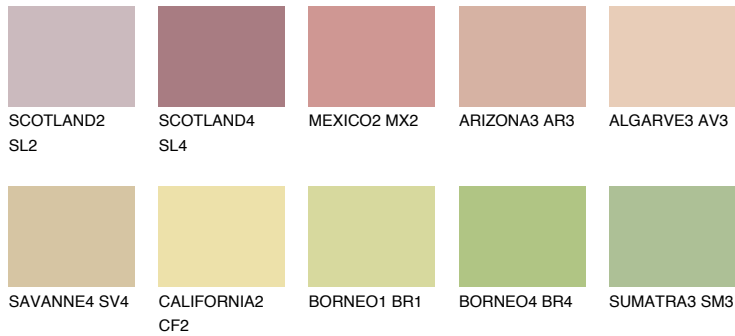

COLOUR DETAILS

COLORADO2 CO2

48% TSR 50%

Matching colours

COLOURS

INTENSE

For more information on plasters and paints, go to www.ceresit.ee

*The presented colours refer to plasters and paints offered by Ceresit. Due to the use of digital techniques, the presented colours might not represent the original ones, thus they cannot be considered as a reliable colour presentation. We recommend checking the authentic colour samples.