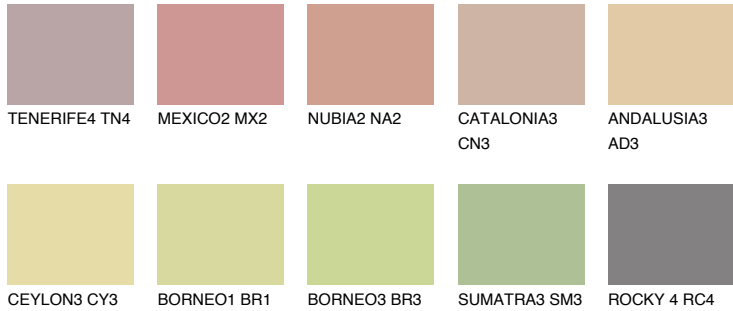

COLOUR DETAILS

COLORADO3 CO3

46% TSR 48%

Matching colours

COLOURS

INTENSE

For more information on plasters and paints, go to www.ceresit.ee

*The presented colours refer to plasters and paints offered by Ceresit. Due to the use of digital techniques, the presented colours might not represent the original ones, thus they cannot be considered as a reliable colour presentation. We recommend checking the authentic colour samples.