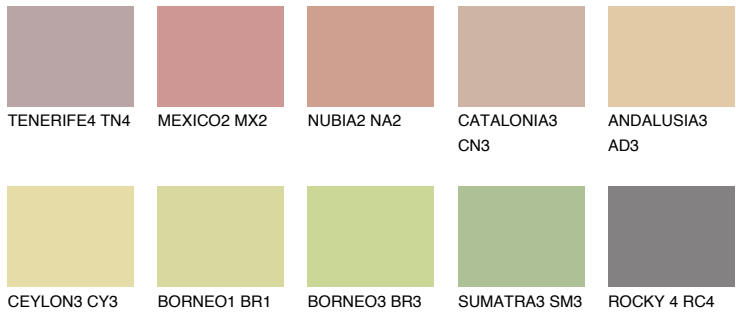

COLOUR DETAILS

COLORADO3 CO3

46% TSR 48%

Matching colours

COLOURS

INTENSE

For more information on plasters and paints, go to www.ceresit.ee

*The presented colours refer to plasters and paints offered by Ceresit. Due to the use of digital techniques, the presented colours might not represent the original ones, thus they cannot be considered as a reliable colour presentation. We recommend checking the authentic colour samples.