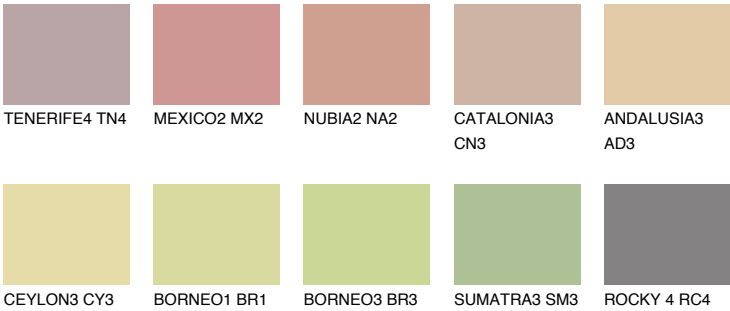

COLORADO3 CO3

46% TSR 48%

Matching colours

COLOURS

INTENSE

For more information on plasters and paints, go to www.ceresit.ee

*The presented colours refer to plasters and paints offered by Ceresit. Due to the use of digital techniques, the presented colours might not represent the original ones, thus they cannot be considered as a reliable colour presentation. We recommend checking the authentic colour samples.