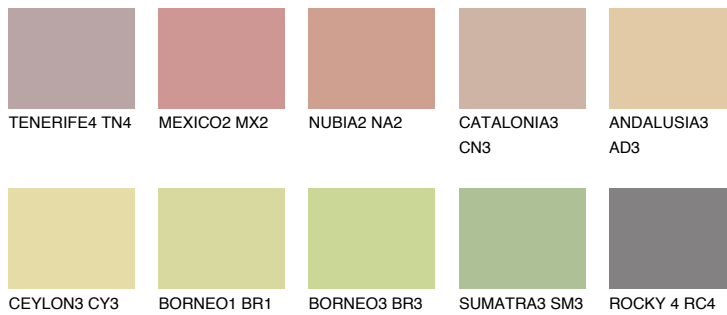

COLOUR DETAILS

COLORADO3 CO3

46% TSR 48%

Matching colours

COLOURS

INTENSE

For more information on plasters and paints, go to www.ceresit.ee

*The presented colours refer to plasters and paints offered by Ceresit. Due to the use of digital techniques, the presented colours might not represent the original ones, thus they cannot be considered as a reliable colour presentation. We recommend checking the authentic colour samples.