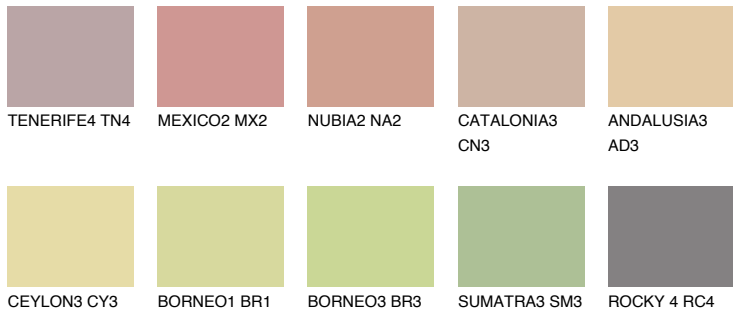

COLOUR DETAILS

COLORADO3 CO3

46% TSR 48%

Matching colours

COLOURS

INTENSE

For more information on plasters and paints, go to www.ceresit.ee

*The presented colours refer to plasters and paints offered by Ceresit. Due to the use of digital techniques, the presented colours might not represent the original ones, thus they cannot be considered as a reliable colour presentation. We recommend checking the authentic colour samples.