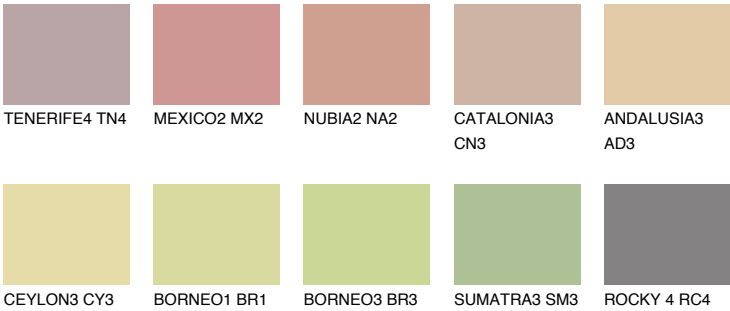

## COLORADO3 CO3

46% TSR 48%

### Matching colours

#### COLOURS

#### INTENSE

For more information on plasters and paints, go to [www.ceresit.ee](http://www.ceresit.ee)

\*The presented colours refer to plasters and paints offered by Ceresit. Due to the use of digital techniques, the presented colours might not represent the original ones, thus they cannot be considered as a reliable colour presentation. We recommend checking the authentic colour samples.