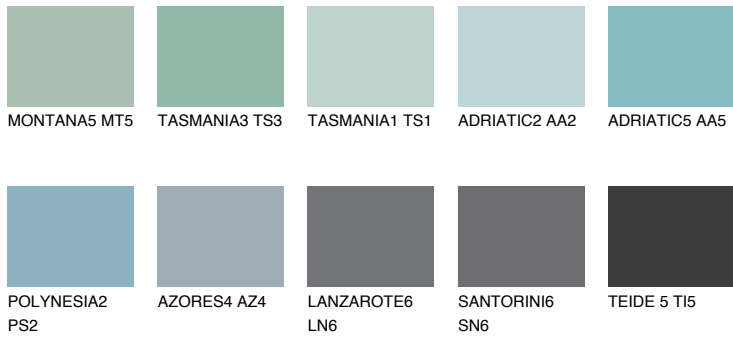

COLOUR DETAILS

ADRIATIC4 AA4

51% TSR 58%

Matching colours

COLOURS

INTENSE

For more information on plasters and paints, go to www.ceresit.ee

*The presented colours refer to plasters and paints offered by Ceresit. Due to the use of digital techniques, the presented colours might not represent the original ones, thus they cannot be considered as a reliable colour presentation. We recommend checking the authentic colour samples.