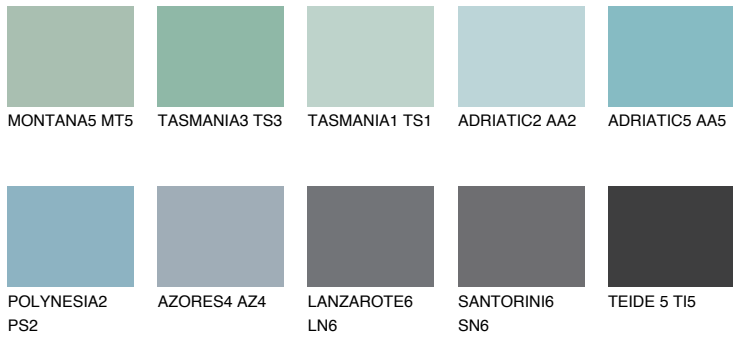

ADRIATIC4 AA4

51% **TSR** 58%

Matching colours

COLOURS

INTENSE

For more information on plasters and paints, go to www.ceresit.ee

*The presented colours refer to plasters and paints offered by Ceresit. Due to the use of digital techniques, the presented colours might not represent the original ones, thus they cannot be considered as a reliable colour presentation. We recommend checking the authentic colour samples.