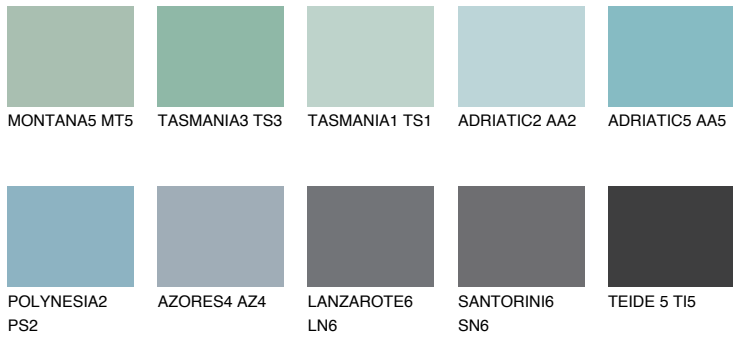

# COLOUR DETAILS

## ADRIATIC4 AA4

51% TSR 58%

### Matching colours

#### COLOURS