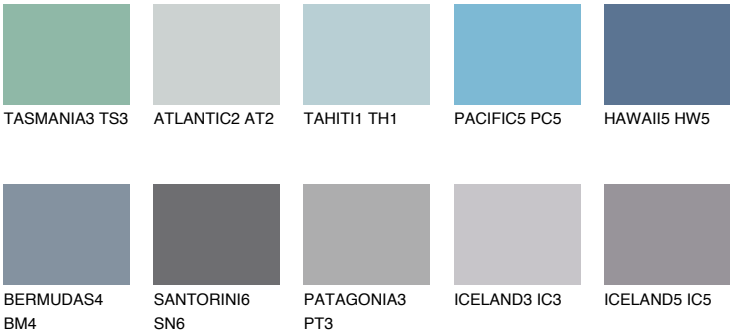

HAWAII4 HW4

☀️ 26% **TSR** 31%

Matching colours

COLOURS

INTENSE

For more information on plasters and paints, go to www.ceresit.ee

*The presented colours refer to plasters and paints offered by Ceresit. Due to the use of digital techniques, the presented colours might not represent the original ones, thus they cannot be considered as a reliable colour presentation. We recommend checking the authentic colour samples.