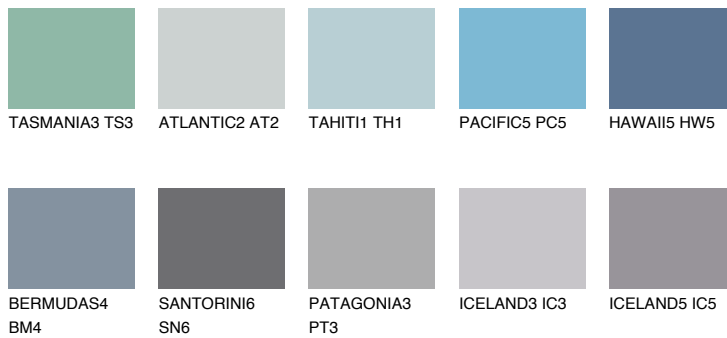

COLOUR DETAILS

HAWAII4 HW4

☀ 26% **TSR** 31%

Matching colours

COLOURS

INTENSE

For more information on plasters and paints, go to www.ceresit.ee

*The presented colours refer to plasters and paints offered by Ceresit. Due to the use of digital techniques, the presented colours might not represent the original ones, thus they cannot be considered as a reliable colour presentation. We recommend checking the authentic colour samples.