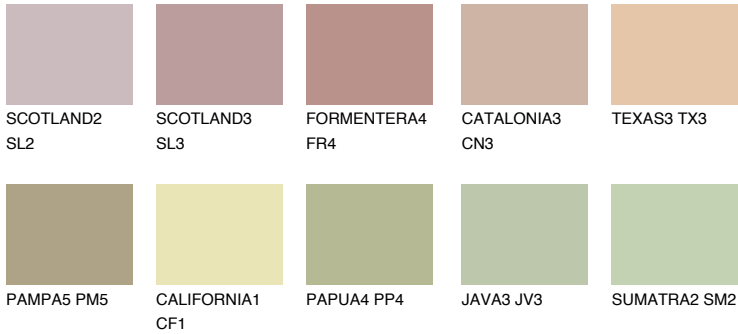

COLOUR DETAILS

COLORADO4 CO4

51% TSR 49%

Matching colours

COLOURS

INTENSE

For more information on plasters and paints, go to www.ceresit.ee

*The presented colours refer to plasters and paints offered by Ceresit. Due to the use of digital techniques, the presented colours might not represent the original ones, thus they cannot be considered as a reliable colour presentation. We recommend checking the authentic colour samples.