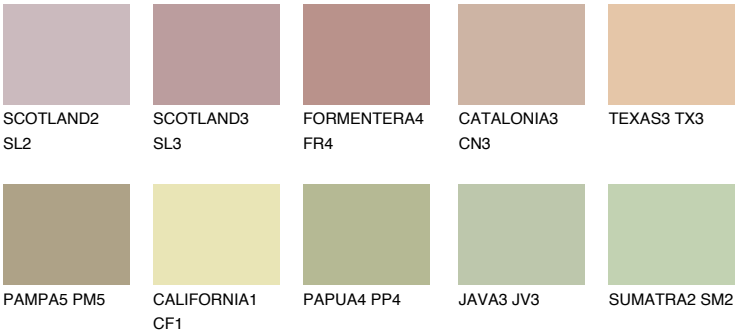

COLORADO4 CO4

51% TSR 49%

Matching colours

COLOURS

INTENSE

For more information on plasters and paints, go to www.ceresit.ee

*The presented colours refer to plasters and paints offered by Ceresit. Due to the use of digital techniques, the presented colours might not represent the original ones, thus they cannot be considered as a reliable colour presentation. We recommend checking the authentic colour samples.