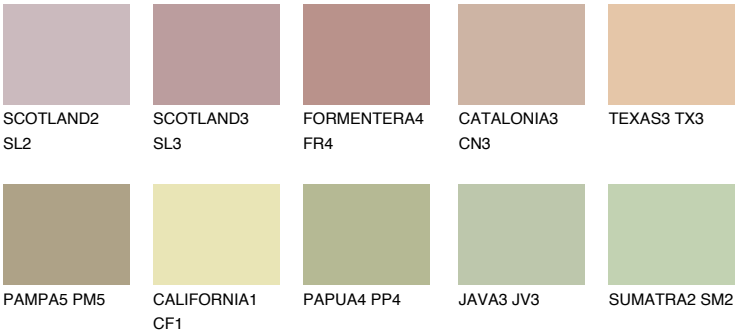

COLORADO4 CO4

51% TSR 49%

Matching colours

COLOURS

INTENSE

For more information on plasters and paints, go to www.ceresit.ee

*The presented colours refer to plasters and paints offered by Ceresit. Due to the use of digital techniques, the presented colours might not represent the original ones, thus they cannot be considered as a reliable colour presentation. We recommend checking the authentic colour samples.