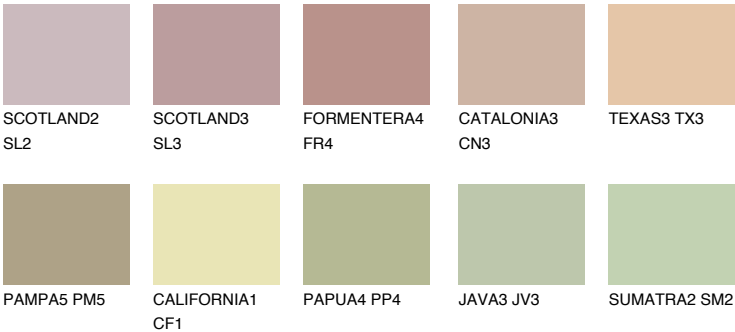

COLOUR DETAILS

COLORADO4 CO4

51% TSR 49%

Matching colours

COLOURS

INTENSE

For more information on plasters and paints, go to www.ceresit.ee

*The presented colours refer to plasters and paints offered by Ceresit. Due to the use of digital techniques, the presented colours might not represent the original ones, thus they cannot be considered as a reliable colour presentation. We recommend checking the authentic colour samples.