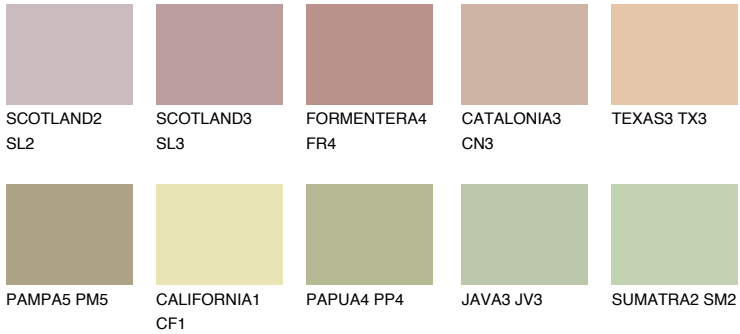

COLOUR DETAILS

COLORADO4 CO4

51% TSR 49%

Matching colours

COLOURS

INTENSE

For more information on plasters and paints, go to www.ceresit.ee

*The presented colours refer to plasters and paints offered by Ceresit. Due to the use of digital techniques, the presented colours might not represent the original ones, thus they cannot be considered as a reliable colour presentation. We recommend checking the authentic colour samples.