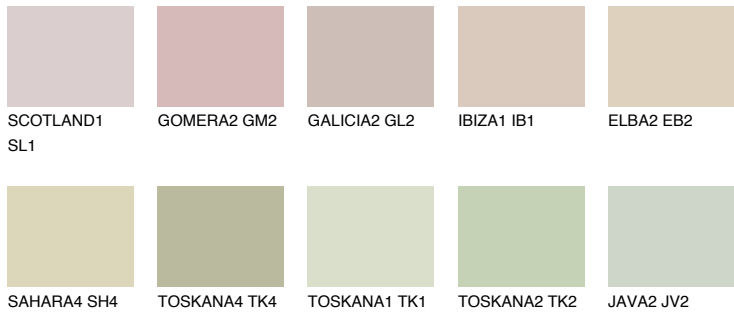

COLOUR DETAILS

COLORADO5 CO5

63% TSR 54%

Matching colours

COLOURS

INTENSE

For more information on plasters and paints, go to www.ceresit.ee

*The presented colours refer to plasters and paints offered by Ceresit. Due to the use of digital techniques, the presented colours might not represent the original ones, thus they cannot be considered as a reliable colour presentation. We recommend checking the authentic colour samples.