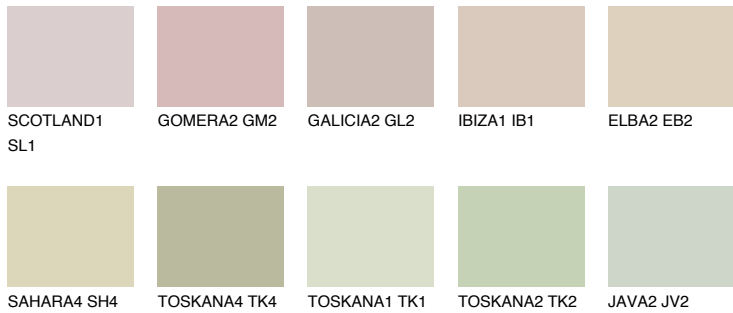

COLOUR DETAILS

COLORADO5 CO5

63% TSR 54%

Matching colours

COLOURS

INTENSE

For more information on plasters and paints, go to www.ceresit.ee

*The presented colours refer to plasters and paints offered by Ceresit. Due to the use of digital techniques, the presented colours might not represent the original ones, thus they cannot be considered as a reliable colour presentation. We recommend checking the authentic colour samples.