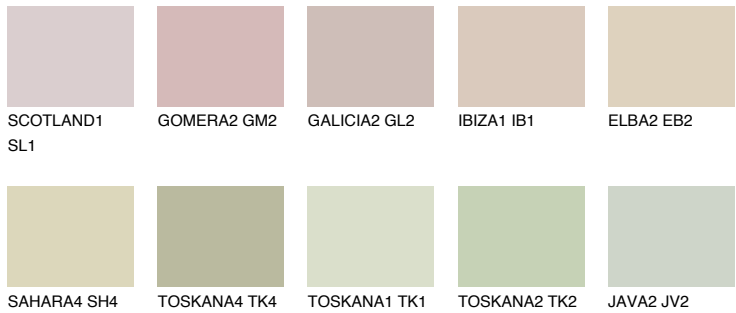

COLOUR DETAILS

COLORADO5 CO5

63% TSR 54%

Matching colours

COLOURS

INTENSE

For more information on plasters and paints, go to www.ceresit.ee

*The presented colours refer to plasters and paints offered by Ceresit. Due to the use of digital techniques, the presented colours might not represent the original ones, thus they cannot be considered as a reliable colour presentation. We recommend checking the authentic colour samples.