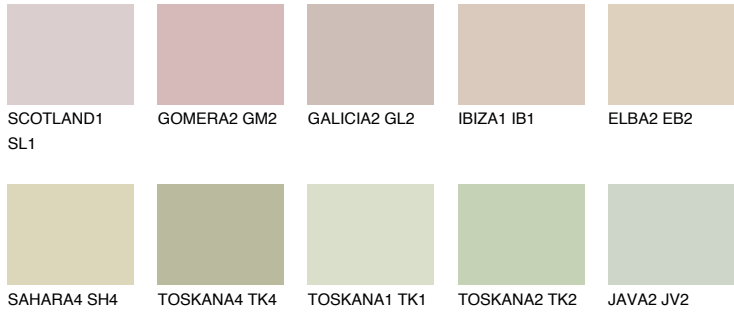

COLOUR DETAILS

COLORADO5 CO5

63% TSR 54%

Matching colours

COLOURS

INTENSE

For more information on plasters and paints, go to www.ceresit.ee

*The presented colours refer to plasters and paints offered by Ceresit. Due to the use of digital techniques, the presented colours might not represent the original ones, thus they cannot be considered as a reliable colour presentation. We recommend checking the authentic colour samples.