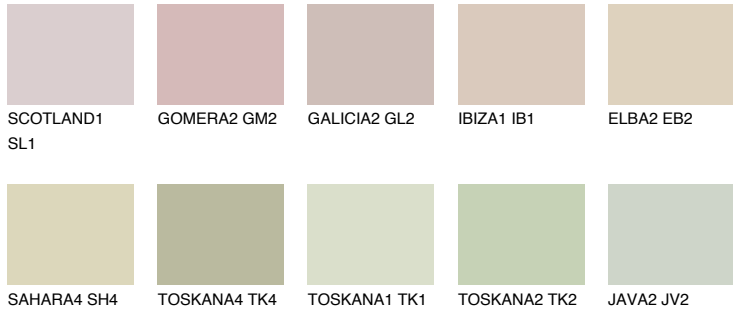

COLOUR DETAILS

COLORADO5 CO5

63% TSR 54%

Matching colours

COLOURS

INTENSE

For more information on plasters and paints, go to www.ceresit.ee

*The presented colours refer to plasters and paints offered by Ceresit. Due to the use of digital techniques, the presented colours might not represent the original ones, thus they cannot be considered as a reliable colour presentation. We recommend checking the authentic colour samples.