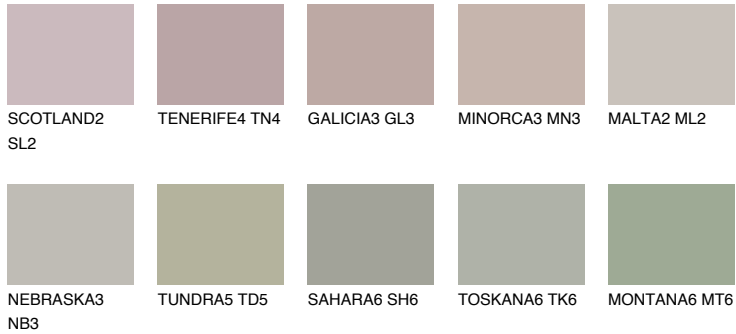

COLOUR DETAILS

COLORADO6 CO6

38% TSR 35%

Matching colours

COLOURS

INTENSE

For more information on plasters and paints, go to www.ceresit.ee

*The presented colours refer to plasters and paints offered by Ceresit. Due to the use of digital techniques, the presented colours might not represent the original ones, thus they cannot be considered as a reliable colour presentation. We recommend checking the authentic colour samples.