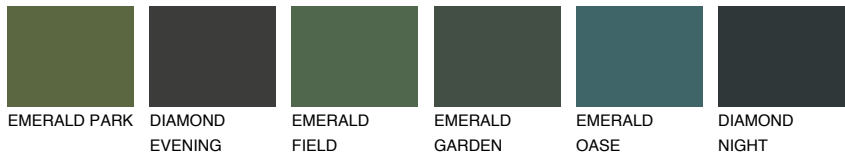

COLOUR DETAILS

COLORADO6 CO6

38% TSR 35%

Matching colours

COLOURS

INTENSE

For more information on plasters and paints, go to www.ceresit.ee

*The presented colours refer to plasters and paints offered by Ceresit. Due to the use of digital techniques, the presented colours might not represent the original ones, thus they cannot be considered as a reliable colour presentation. We recommend checking the authentic colour samples.