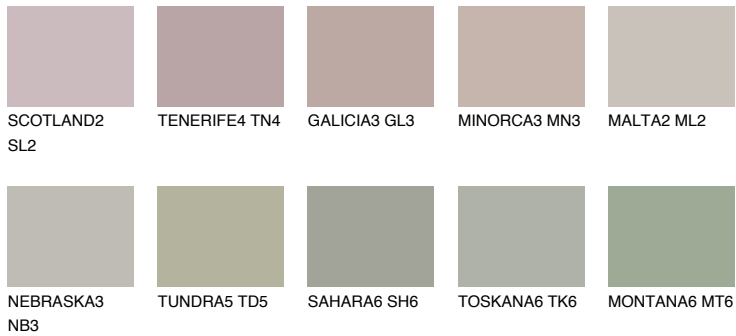

COLOUR DETAILS

COLORADO6 CO6

38% TSR 35%

Matching colours

COLOURS

INTENSE

For more information on plasters and paints, go to www.ceresit.ee

*The presented colours refer to plasters and paints offered by Ceresit. Due to the use of digital techniques, the presented colours might not represent the original ones, thus they cannot be considered as a reliable colour presentation. We recommend checking the authentic colour samples.