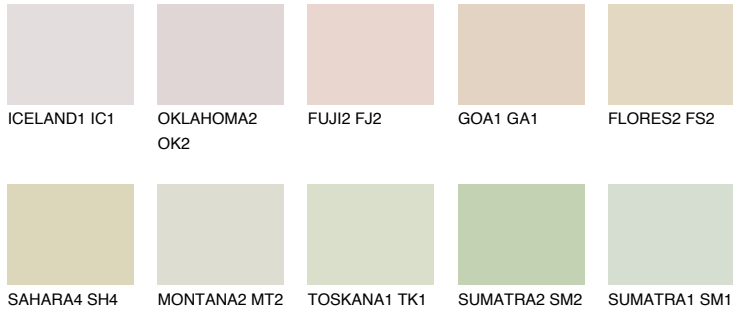

COLOUR DETAILS

ANDALUSIA1 AD1

76% TSR 69%

Matching colours

COLOURS

INTENSE

For more information on plasters and paints, go to www.ceresit.ee

*The presented colours refer to plasters and paints offered by Ceresit. Due to the use of digital techniques, the presented colours might not represent the original ones, thus they cannot be considered as a reliable colour presentation. We recommend checking the authentic colour samples.