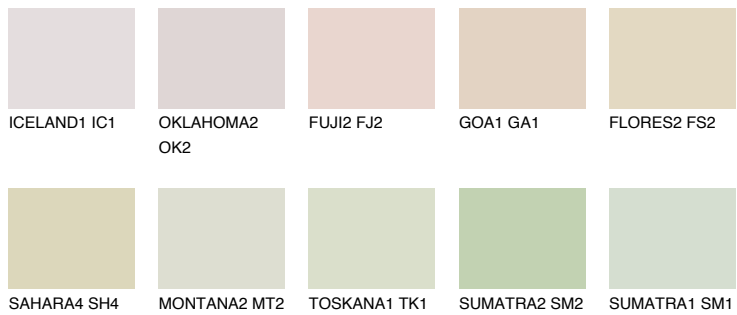

COLOUR DETAILS

ANDALUSIA1 AD1

76% TSR 69%

Matching colours

COLOURS

INTENSE

For more information on plasters and paints, go to www.ceresit.ee

*The presented colours refer to plasters and paints offered by Ceresit. Due to the use of digital techniques, the presented colours might not represent the original ones, thus they cannot be considered as a reliable colour presentation. We recommend checking the authentic colour samples.