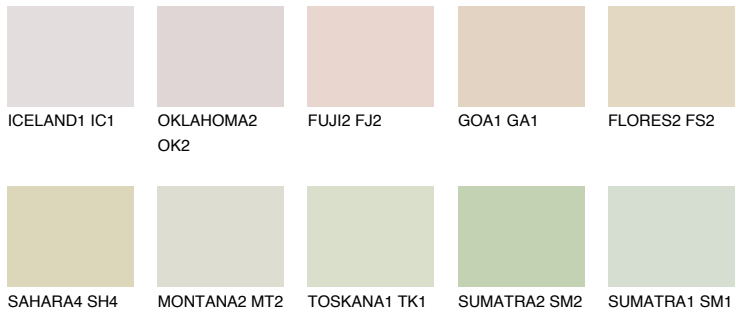

COLOUR DETAILS

ANDALUSIA1 AD1

76% TSR 69%

Matching colours

COLOURS

INTENSE

For more information on plasters and paints, go to www.ceresit.ee

*The presented colours refer to plasters and paints offered by Ceresit. Due to the use of digital techniques, the presented colours might not represent the original ones, thus they cannot be considered as a reliable colour presentation. We recommend checking the authentic colour samples.