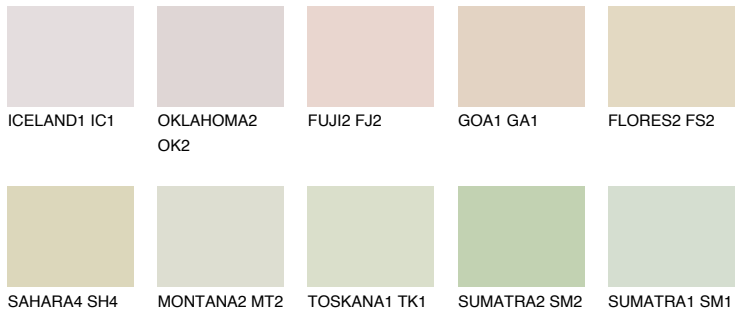

COLOUR DETAILS

ANDALUSIA1 AD1

76% **TSR** 69%

Matching colours

COLOURS

INTENSE

For more information on plasters and paints, go to www.ceresit.ee

*The presented colours refer to plasters and paints offered by Ceresit. Due to the use of digital techniques, the presented colours might not represent the original ones, thus they cannot be considered as a reliable colour presentation. We recommend checking the authentic colour samples.