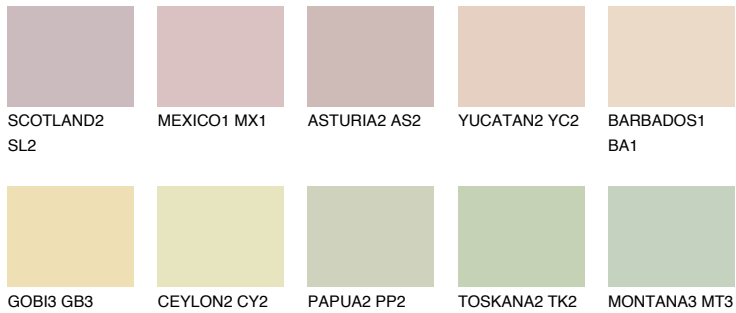

# COLOUR DETAILS

### Matching colours

#### COLOURS

#### INTENSE

For more information on plasters and paints, go to [www.ceresit.ee](http://www.ceresit.ee)

\*The presented colours refer to plasters and paints offered by Ceresit. Due to the use of digital techniques, the presented colours might not represent the original ones, thus they cannot be considered as a reliable colour presentation. We recommend checking the authentic colour samples.