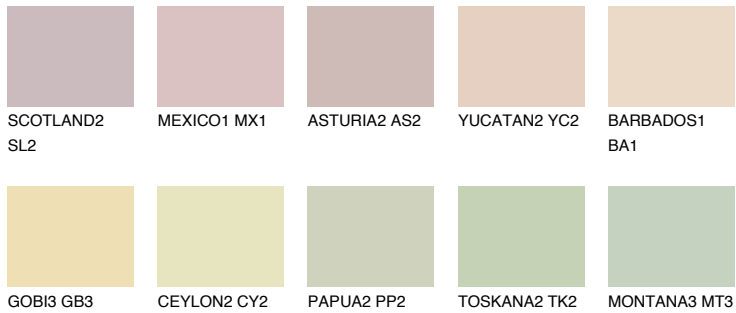

COLOUR DETAILS

ANDALUSIA2 AD2

73% TSR 66%

Matching colours

COLOURS

INTENSE

For more information on plasters and paints, go to www.ceresit.ee

*The presented colours refer to plasters and paints offered by Ceresit. Due to the use of digital techniques, the presented colours might not represent the original ones, thus they cannot be considered as a reliable colour presentation. We recommend checking the authentic colour samples.