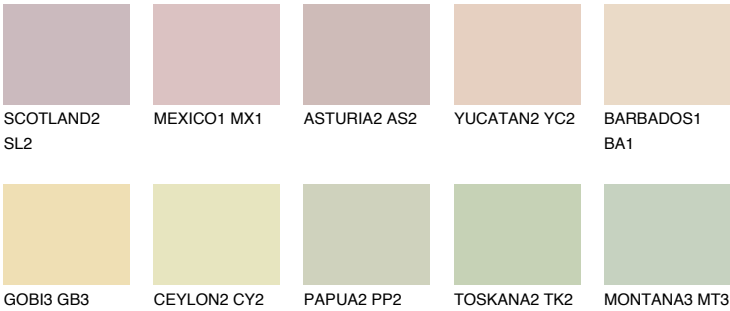

COLOUR DETAILS

ANDALUSIA2 AD2

73% TSR 66%

Matching colours

COLOURS

INTENSE

For more information on plasters and paints, go to www.ceresit.ee

*The presented colours refer to plasters and paints offered by Ceresit. Due to the use of digital techniques, the presented colours might not represent the original ones, thus they cannot be considered as a reliable colour presentation. We recommend checking the authentic colour samples.