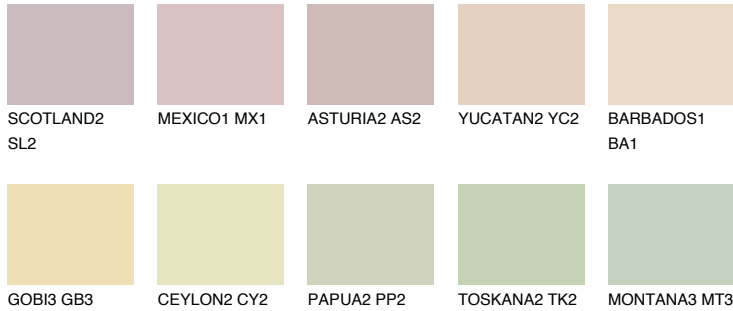

COLOUR DETAILS

ANDALUSIA2 AD2

73% TSR 66%

Matching colours

COLOURS

INTENSE

For more information on plasters and paints, go to www.ceresit.ee

*The presented colours refer to plasters and paints offered by Ceresit. Due to the use of digital techniques, the presented colours might not represent the original ones, thus they cannot be considered as a reliable colour presentation. We recommend checking the authentic colour samples.