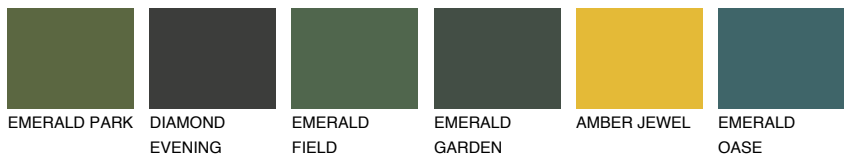

COLOUR DETAILS

ANDALUSIA3 AD3

61% TSR 59%

Matching colours

COLOURS

INTENSE

For more information on plasters and paints, go to www.ceresit.ee

*The presented colours refer to plasters and paints offered by Ceresit. Due to the use of digital techniques, the presented colours might not represent the original ones, thus they cannot be considered as a reliable colour presentation. We recommend checking the authentic colour samples.