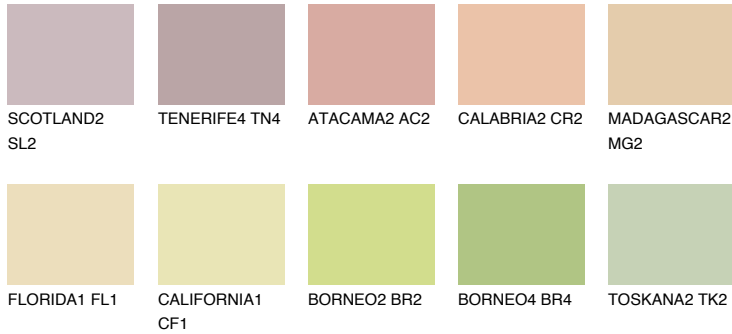

COLOUR DETAILS

ANDALUSIA3 AD3

61% TSR 59%

Matching colours

COLOURS

INTENSE

For more information on plasters and paints, go to www.ceresit.ee

*The presented colours refer to plasters and paints offered by Ceresit. Due to the use of digital techniques, the presented colours might not represent the original ones, thus they cannot be considered as a reliable colour presentation. We recommend checking the authentic colour samples.