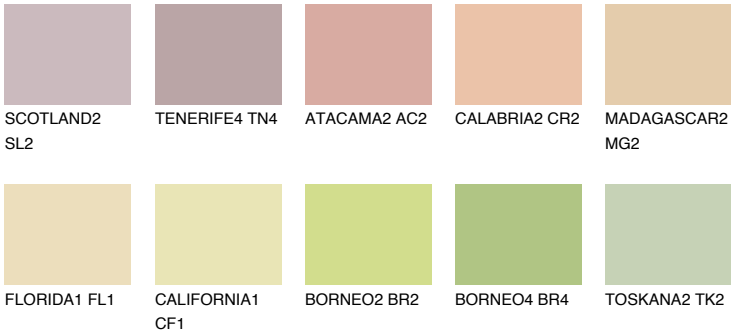

COLOUR DETAILS

ANDALUSIA3 AD3

61% TSR 59%

Matching colours

COLOURS

INTENSE

For more information on plasters and paints, go to www.ceresit.ee

*The presented colours refer to plasters and paints offered by Ceresit. Due to the use of digital techniques, the presented colours might not represent the original ones, thus they cannot be considered as a reliable colour presentation. We recommend checking the authentic colour samples.