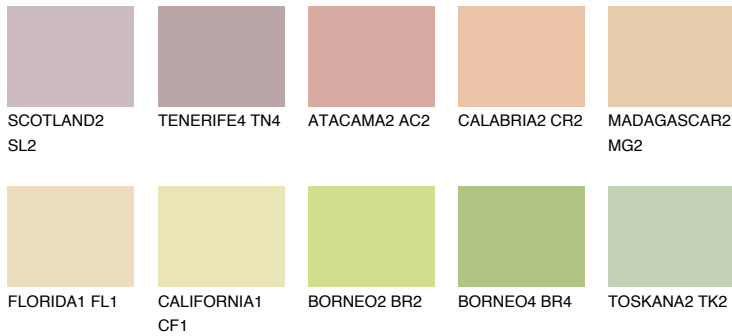

COLOUR DETAILS

ANDALUSIA3 AD3

61% TSR 59%

Matching colours

COLOURS

INTENSE

For more information on plasters and paints, go to www.ceresit.ee

*The presented colours refer to plasters and paints offered by Ceresit. Due to the use of digital techniques, the presented colours might not represent the original ones, thus they cannot be considered as a reliable colour presentation. We recommend checking the authentic colour samples.