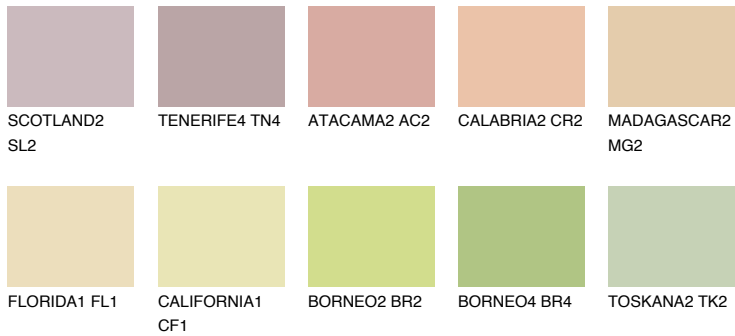

COLOUR DETAILS

ANDALUSIA3 AD3

61% TSR 59%

Matching colours

COLOURS

INTENSE

For more information on plasters and paints, go to www.ceresit.ee

*The presented colours refer to plasters and paints offered by Ceresit. Due to the use of digital techniques, the presented colours might not represent the original ones, thus they cannot be considered as a reliable colour presentation. We recommend checking the authentic colour samples.