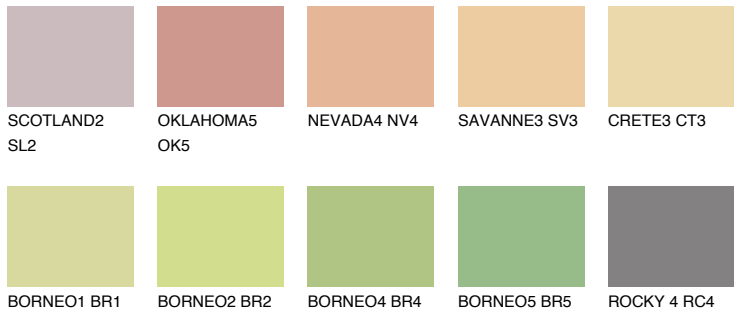

COLOUR DETAILS

ANDALUSIA4 AD4

64% **TSR** 64%

Matching colours

COLOURS

INTENSE

For more information on plasters and paints, go to www.ceresit.ee

*The presented colours refer to plasters and paints offered by Ceresit. Due to the use of digital techniques, the presented colours might not represent the original ones, thus they cannot be considered as a reliable colour presentation. We recommend checking the authentic colour samples.