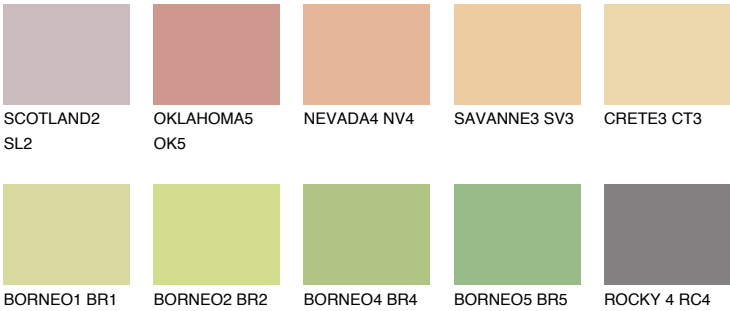

COLOUR DETAILS

ANDALUSIA4 AD4

64% **TSR** 64%

Matching colours

COLOURS

INTENSE

For more information on plasters and paints, go to www.ceresit.ee

*The presented colours refer to plasters and paints offered by Ceresit. Due to the use of digital techniques, the presented colours might not represent the original ones, thus they cannot be considered as a reliable colour presentation. We recommend checking the authentic colour samples.