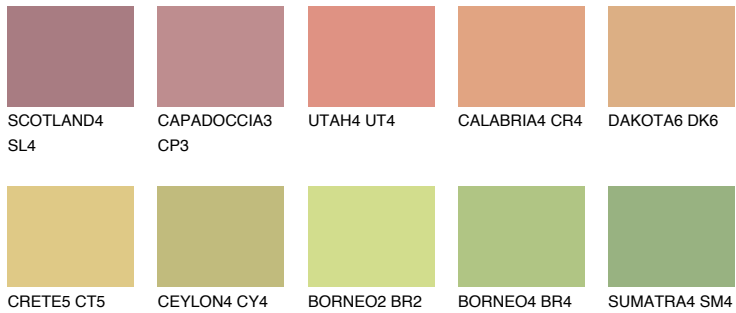

COLOUR DETAILS

ANDALUSIA5 AD5

49% TSR 52%

Matching colours

COLOURS

INTENSE

For more information on plasters and paints, go to www.ceresit.ee

*The presented colours refer to plasters and paints offered by Ceresit. Due to the use of digital techniques, the presented colours might not represent the original ones, thus they cannot be considered as a reliable colour presentation. We recommend checking the authentic colour samples.