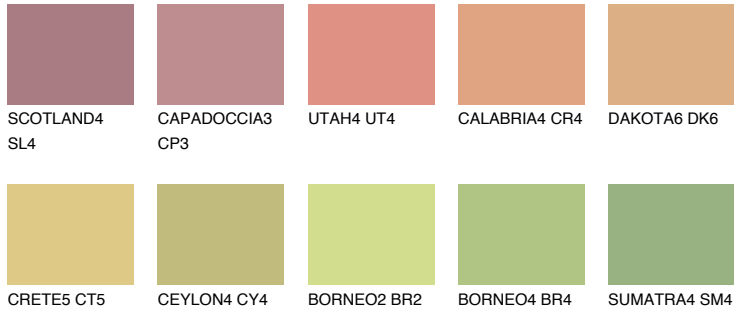

# COLOUR DETAILS

### Matching colours

#### COLOURS

#### INTENSE

For more information on plasters and paints, go to [www.ceresit.ee](http://www.ceresit.ee)

\*The presented colours refer to plasters and paints offered by Ceresit. Due to the use of digital techniques, the presented colours might not represent the original ones, thus they cannot be considered as a reliable colour presentation. We recommend checking the authentic colour samples.