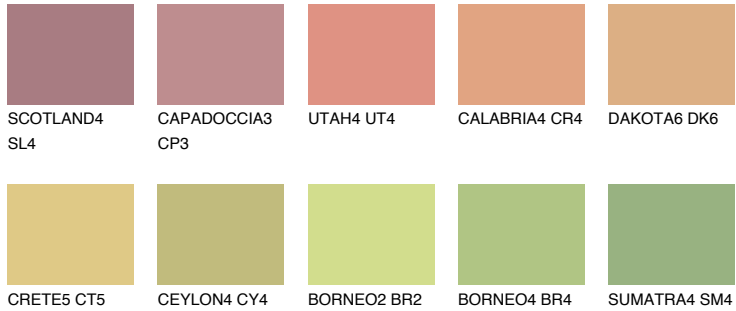

COLOUR DETAILS

ANDALUSIA5 AD5

49% TSR 52%

Matching colours

COLOURS

INTENSE

For more information on plasters and paints, go to www.ceresit.ee

*The presented colours refer to plasters and paints offered by Ceresit. Due to the use of digital techniques, the presented colours might not represent the original ones, thus they cannot be considered as a reliable colour presentation. We recommend checking the authentic colour samples.